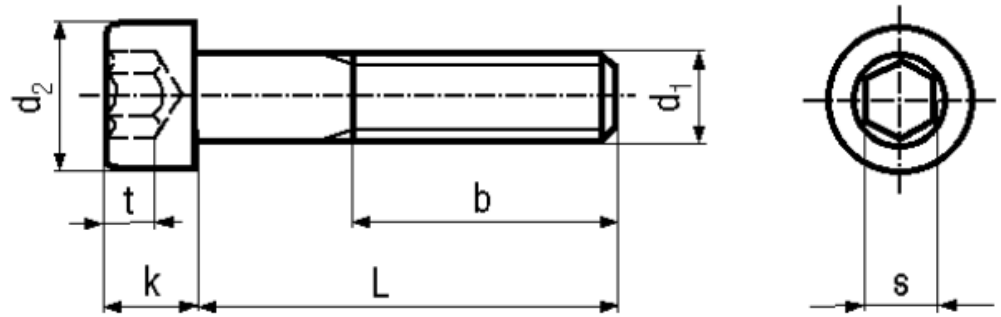

BN 613

Hexagon socket head cap screws
partially threaded
partially threaded

DIN 912
ISO 4762
~UNI 5931

Material **Stainless steel** Quality **A4**

Article No. - 1406825

d ₁	M6
L	55
d ₂	10
b	24
k max.	6
s	5
t min.	3

DIN 912: Standard withdrawn

Socket head cap screws low head typ acc. DIN 7984 / DIN 6912: BN 2844 / BN 1350.

X-ON Electronics

Largest Supplier of Electrical and Electronic Components

Click to view similar products for [Screws & Fasteners](#) category: