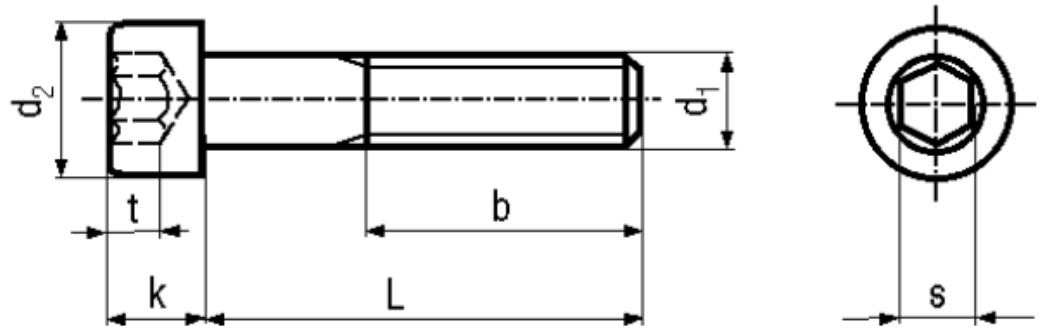

BN 613

Hexagon socket head cap screws
partially threaded
partially threaded

DIN 912
ISO 4762
~UNI 5931

Material	Stainless steel	Quality	A4
----------	------------------------	---------	-----------

Article No. - 1144502	
d ₁	M6
L	65
d ₂	10
b	24
k max.	6
s	5
t min.	3

DIN 912: Standard withdrawn

Socket head cap screws low head typ acc. DIN 7984 / DIN 6912: BN 2844 / BN 1350.

X-ON Electronics

Largest Supplier of Electrical and Electronic Components

Click to view similar products for [Screws & Fasteners](#) category: