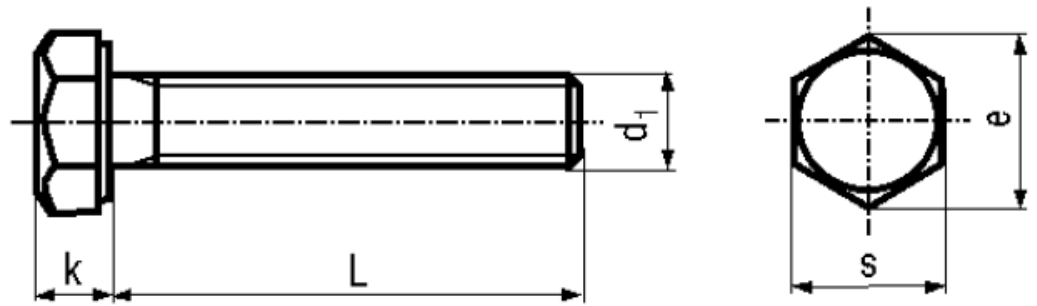

BN 622

Hexagon head screws
fully threaded

DIN 933
ISO 4017
~UNI 5739

| | | | |
|----------|-----------------|---------|----|
| Material | Stainless steel | Quality | A2 |
|----------|-----------------|---------|----|

Article No. - 1128108

| | |
|-------|-------|
| d_1 | M6 |
| L | 65 |
| e | 11,05 |
| k | 4 |
| s | 10 |

DIN 933: Standard withdrawn

Hex cap locking screws eco-fix®: BN 5951

WAF's according to ISO on request.