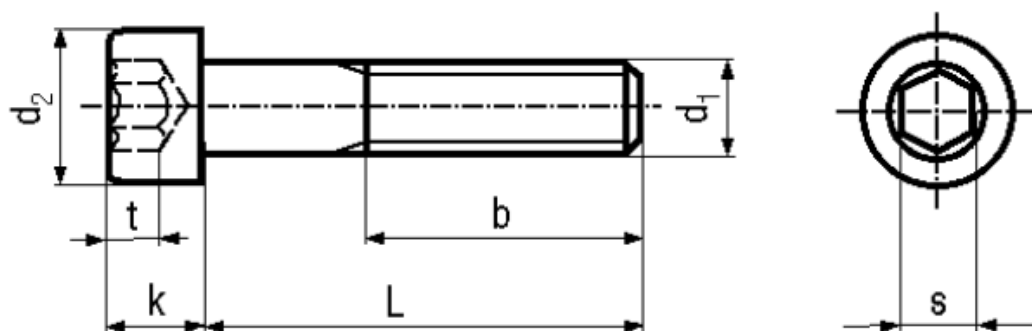

## BN 613

Hexagon socket head cap screws  
partially threaded  
partially threaded

DIN 912  
ISO 4762  
~UNI 5931

Material	<b>Stainless steel</b>	Quality	<b>A4</b>
----------	------------------------	---------	-----------

### Article No. - 1234285

d <sub>1</sub>	M6
L	70
d <sub>2</sub>	10
b	24
k max.	6
s	5
t min.	3

DIN 912: Standard withdrawn

Socket head cap screws low head typ acc. DIN 7984 / DIN 6912: BN 2844 / BN 1350.