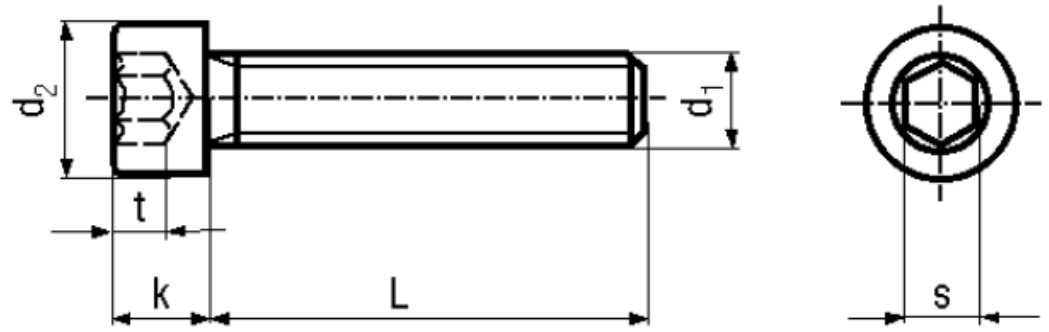

BN 612

Hexagon socket head cap screws
fully threaded
fully threaded

DIN 912
ISO 4762
~UNI 5931

| | | | |
|----------|------------------------|---------|-----------|
| Material | Stainless steel | Quality | A4 |
|----------|------------------------|---------|-----------|

Article No. - 1420488

| | |
|----------------|----|
| d ₁ | M6 |
| L | 8 |
| d ₂ | 10 |
| k | 6 |
| s | 5 |
| t min. | 3 |

DIN 912: Standard withdrawn

M1,4: Not included in ISO 4672.

Socket head cap screws low head type acc. DIN 7984 / DIN 6912: BN 2844 / BN 1350.