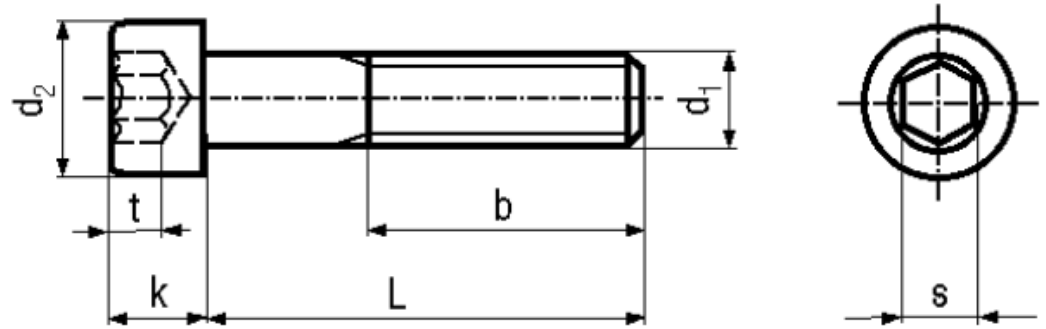

BN 613

Hexagon socket head cap screws
partially threaded
partially threaded

DIN 912
ISO 4762
~UNI 5931

Material	Stainless steel	Quality	A4
----------	------------------------	---------	-----------

Article No. - 1127055	
d ₁	M6
L	90
d ₂	10
b	24
k max.	6
s	5
t min.	3

DIN 912: Standard withdrawn

Socket head cap screws low head typ acc. DIN 7984 / DIN 6912: BN 2844 / BN 1350.

X-ON Electronics

Largest Supplier of Electrical and Electronic Components

Click to view similar products for [Screws & Fasteners](#) category: