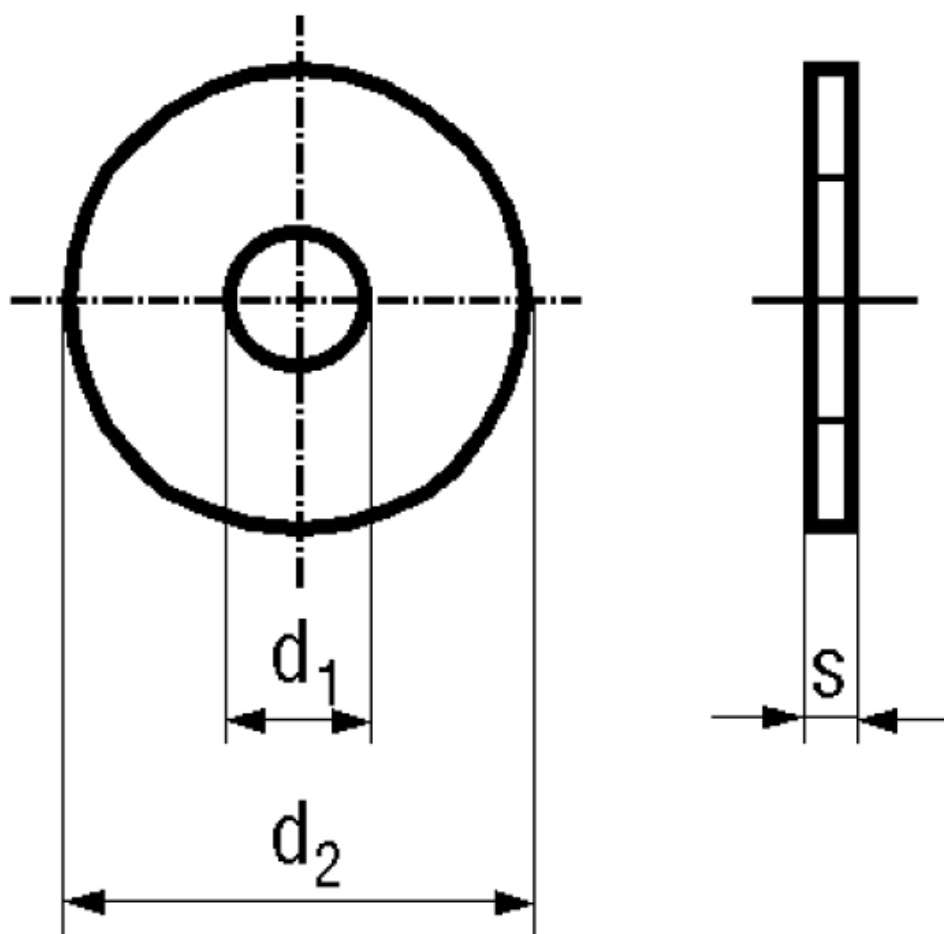

## BN 732

Flat washers  
without chamfer, large outside  
diameter

Type	Carrosserie	Surface	zinc plated blue
Material	Steel		

Article No. - 1270435	
$\varnothing$ nominal	8x25
$d_1$	8,4
$d_2$	25
s	1,8