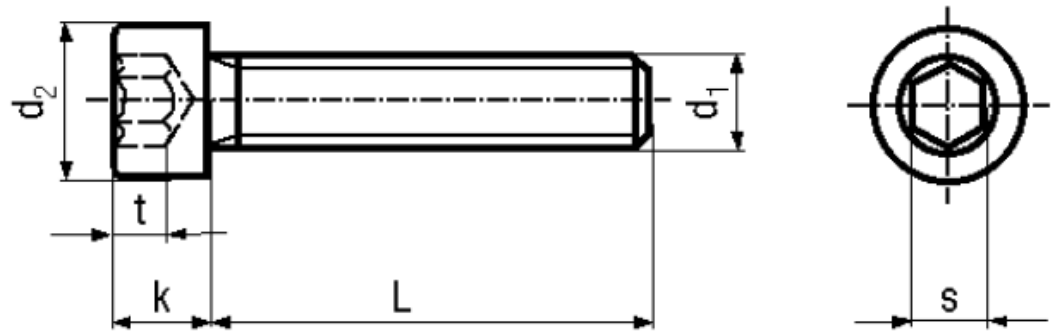

## BN 612

Hexagon socket head cap screws  
fully threaded  
fully threaded

DIN 912  
ISO 4762  
~UNI 5931

Material	<b>Stainless steel</b>	Quality	<b>A4</b>
----------	------------------------	---------	-----------

Article No. - 1420496	
d <sub>1</sub>	M8
L	10
d <sub>2</sub>	13
k	8
s	6
t min.	4

DIN 912: Standard withdrawn

M1,4: Not included in ISO 4672.

Socket head cap screws low head type acc. DIN 7984 / DIN 6912: BN 2844 / BN 1350.