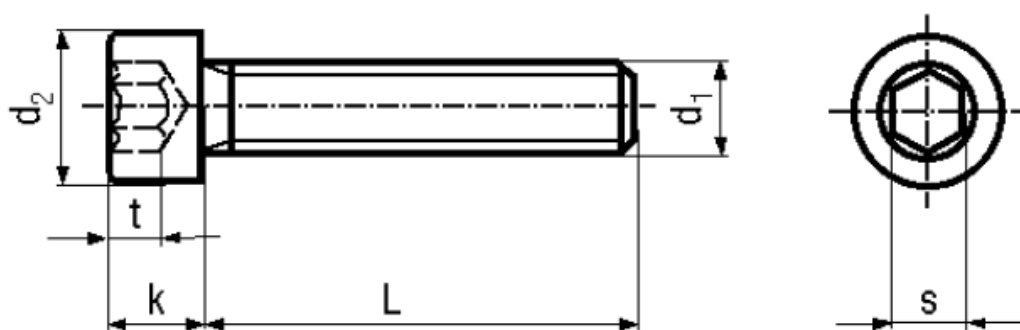

BN 612

Hexagon socket head cap screws
fully threaded
fully threaded

DIN 912
ISO 4762
~UNI 5931

Material Quality

Article No. - 1134299

d ₁	M8
L	(14)
d ₂	13
k	8
s	6
t min.	4

DIN 912: Standard withdrawn

M1,4: Not included in ISO 4672.

Socket head cap screws low head type acc. DIN 7984 / DIN 6912: BN 2844 / BN 1350.

X-ON Electronics

Largest Supplier of Electrical and Electronic Components

Click to view similar products for [Screws & Fasteners](#) category: