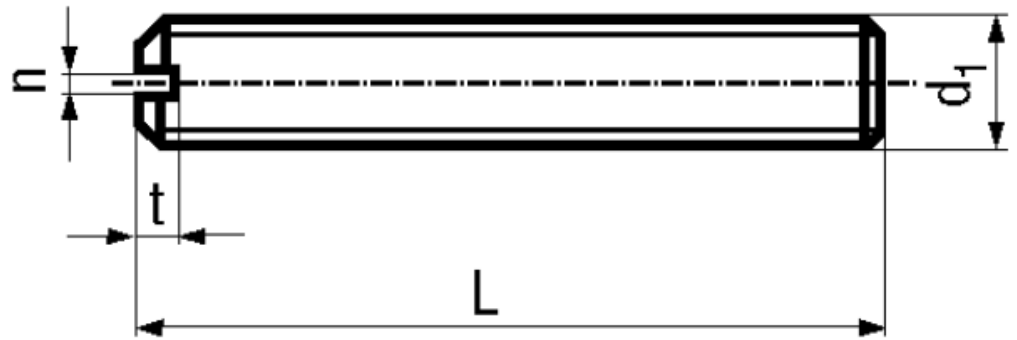

## BN 427

Slotted set screws  
with flat point, chamfered

DIN 551  
ISO 4766  
~UNI 6113

Material	Steel	Quality	14H / 22H
Surface	zinc plated blue		

### Article No. - 1178245

d <sub>1</sub>	M8
L	16
n min.	1,2
t min.	2

DIN 551: Standard withdrawn  
Property class at manufacturer's option  
M16: Not included in DIN 551 and ISO 4766.