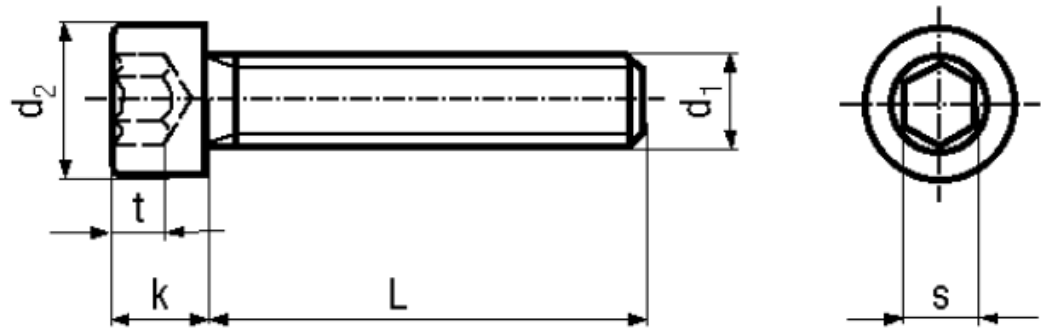

## BN 612

Hexagon socket head cap screws  
fully threaded  
fully threaded

DIN 912  
ISO 4762  
~UNI 5931

Material	<b>Stainless steel</b>	Quality	<b>A4</b>
----------	------------------------	---------	-----------

### Article No. - 1234315

d <sub>1</sub>	M8
L	20
d <sub>2</sub>	13
k	8
s	6
t min.	4

DIN 912: Standard withdrawn

M1,4: Not included in ISO 4672.

Socket head cap screws low head type acc. DIN 7984 / DIN 6912: BN 2844 / BN 1350.