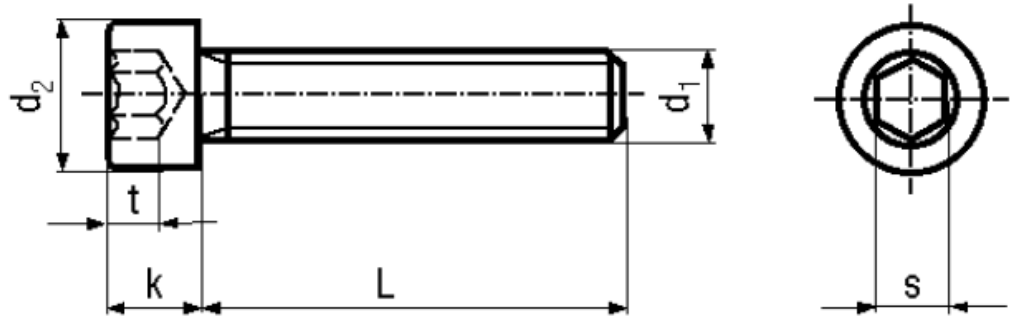

BN 612

Hexagon socket head cap screws
fully threaded
fully threaded

DIN 912
ISO 4762
~UNI 5931

Material Quality

Article No. - 1234323

d ₁	M8
L	25
d ₂	13
k	8
s	6
t min.	4

DIN 912: Standard withdrawn

M1,4: Not included in ISO 4672.

Socket head cap screws low head type acc. DIN 7984 / DIN 6912: BN 2844 / BN 1350.

X-ON Electronics

Largest Supplier of Electrical and Electronic Components

Click to view similar products for [Screws & Fasteners](#) category: