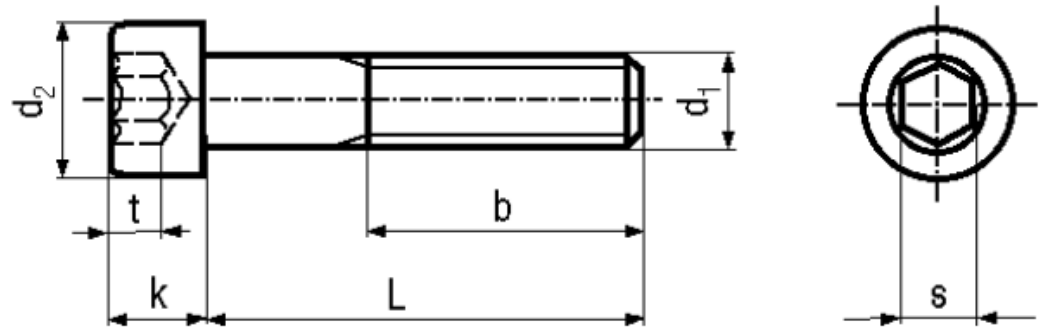

BN 613

Hexagon socket head cap screws
partially threaded
partially threaded

DIN 912
ISO 4762
~UNI 5931

Material	Stainless steel	Quality	A4
----------	-----------------	---------	----

Article No. - 1234366

d ₁	M8
L	40
d ₂	13
b	28
k max.	8
s	6
t min.	4

DIN 912: Standard withdrawn

Socket head cap screws low head typ acc. DIN 7984 / DIN 6912: BN 2844 / BN 1350.

X-ON Electronics

Largest Supplier of Electrical and Electronic Components