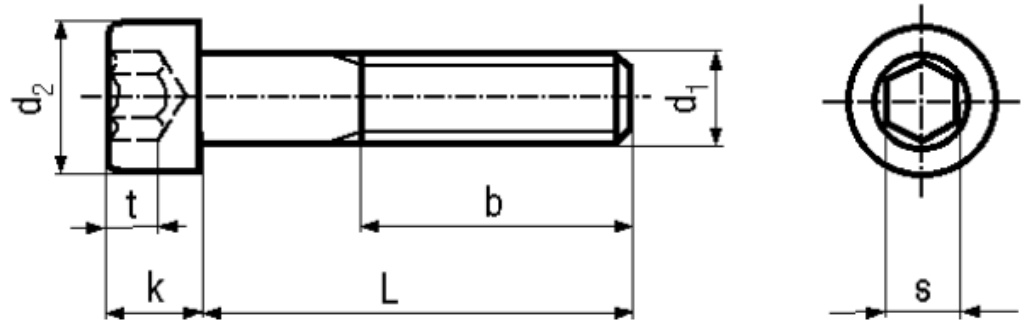

BN 613

Hexagon socket head cap screws
partially threaded
partially threaded

DIN 912
ISO 4762
~UNI 5931

Material Quality

Article No. - 1234374	
d ₁	M8
L	45
d ₂	13
b	28
k max.	8
s	6
t min.	4

DIN 912: Standard withdrawn

Socket head cap screws low head typ acc. DIN 7984 / DIN 6912: BN 2844 / BN 1350.

X-ON Electronics

Largest Supplier of Electrical and Electronic Components

Click to view similar products for [Screws & Fasteners](#) category: