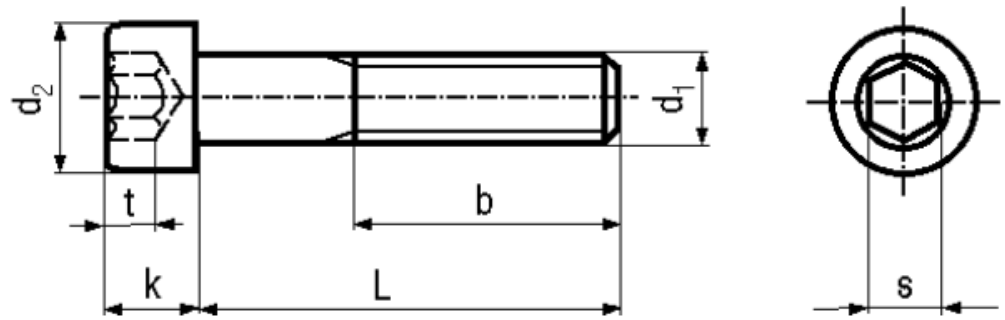

BN 613

Hexagon socket head cap screws
partially threaded
partially threaded

DIN 912
ISO 4762
~UNI 5931

Material **Stainless steel** Quality **A4**

Article No. - 1169661	
d ₁	M8
L	55
d ₂	13
b	28
k max.	8
s	6
t min.	4

DIN 912: Standard withdrawn

Socket head cap screws low head typ acc. DIN 7984 / DIN 6912: BN 2844 / BN 1350.

X-ON Electronics

Largest Supplier of Electrical and Electronic Components

Click to view similar products for [Screws & Fasteners](#) category: