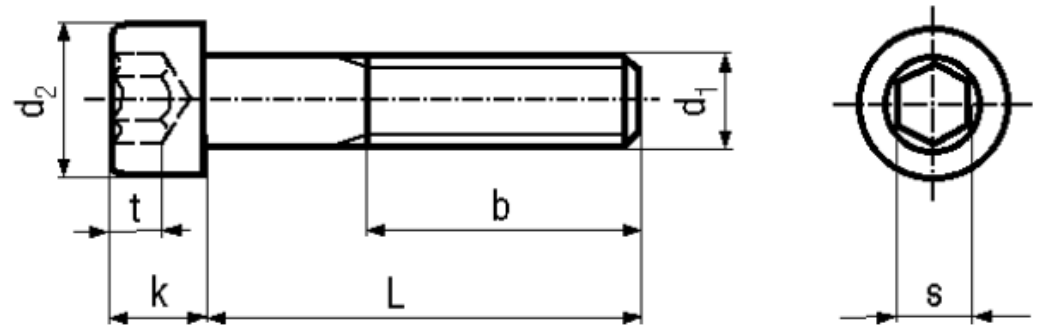

BN 613

Hexagon socket head cap screws
partially threaded
partially threaded

DIN 912
ISO 4762
~UNI 5931

Material	Stainless steel	Quality	A4
----------	------------------------	---------	-----------

Article No. - 1419781

d ₁	M8
L	65
d ₂	13
b	28
k max.	8
s	6
t min.	4

DIN 912: Standard withdrawn

Socket head cap screws low head typ acc. DIN 7984 / DIN 6912: BN 2844 / BN 1350.

X-ON Electronics

Largest Supplier of Electrical and Electronic Components