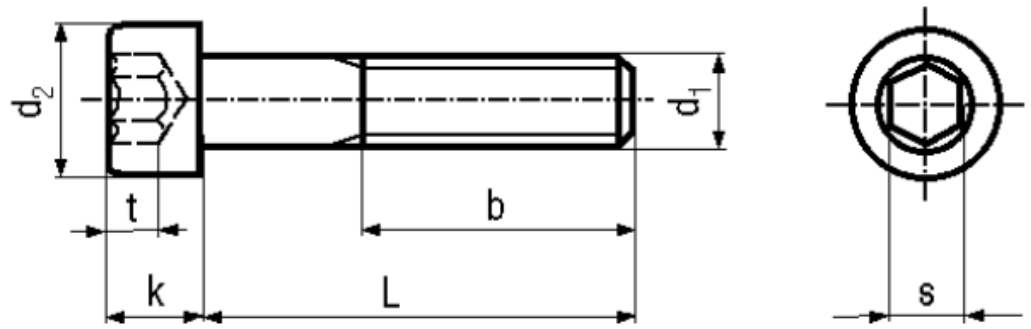

## BN 613

Hexagon socket head cap screws  
partially threaded  
partially threaded

DIN 912  
ISO 4762  
~UNI 5931

Material  Quality

Article No. - 1234404	
d <sub>1</sub>	M8
L	70
d <sub>2</sub>	13
b	28
k max.	8
s	6
t min.	4

DIN 912: Standard withdrawn

Socket head cap screws low head typ acc. DIN 7984 / DIN 6912: BN 2844 / BN 1350.