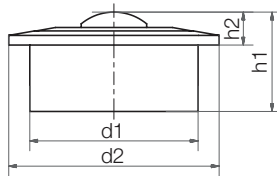

Order key

Type

Material

BB-522-B180-POM

Ball bearing

Type

Housing material

Ball transfer unit

Polymer ball transfer unit

POM: POM (ball transfer unit)

BB-505-B180-POM

BB-515-B180-POM

BB-522-B180-POM

Technical data and dimensions [mm]

| Size | Max. stat. bearing load axial [N] | Inner Ø | | Height | | Weight [g] | Part No. |
|------|-----------------------------------|---------|------|--------|-----|------------|------------------------|
| | | d1 | d2 | h1 | h2 | | |
| 505 | 35 | 10.4 | 12.0 | 8.4 | 4.3 | 0.9 | BB-505-B180-POM |
| 515 | 80 | 24.0 | 31.0 | 21.0 | 9.8 | 8.7 | BB-515-B180-POM |
| 522 | 110 | 36.0 | 45.0 | 30.0 | 9.8 | 28.8 | BB-522-B180-POM |