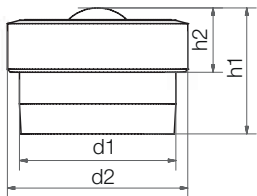

Order key

Type

Material

BB-522-B180-POM

Ball bearing

Type

Housing material

Ball transfer unit

Polymer ball transfer unit

POM: POM (ball transfer unit)

BB-505-B180-POM

BB-515-B180-POM

BB-522-B180-POM

Technical data and dimensions [mm]

| Size | Max. stat. bearing load axial [N] | Inner Ø | | Height | | Weight [g] | Part No. |
|------|-----------------------------------|---------|------|--------|-----|------------|------------------------|
| | | d1 | d2 | h1 | h2 | | |
| 505 | 35 | 10.4 | 12.0 | 8.4 | 4.3 | 0.9 | BB-505-B180-POM |
| 515 | 80 | 24.0 | 31.0 | 21.0 | 9.8 | 8.7 | BB-515-B180-POM |
| 522 | 110 | 36.0 | 45.0 | 30.0 | 9.8 | 28.8 | BB-522-B180-POM |