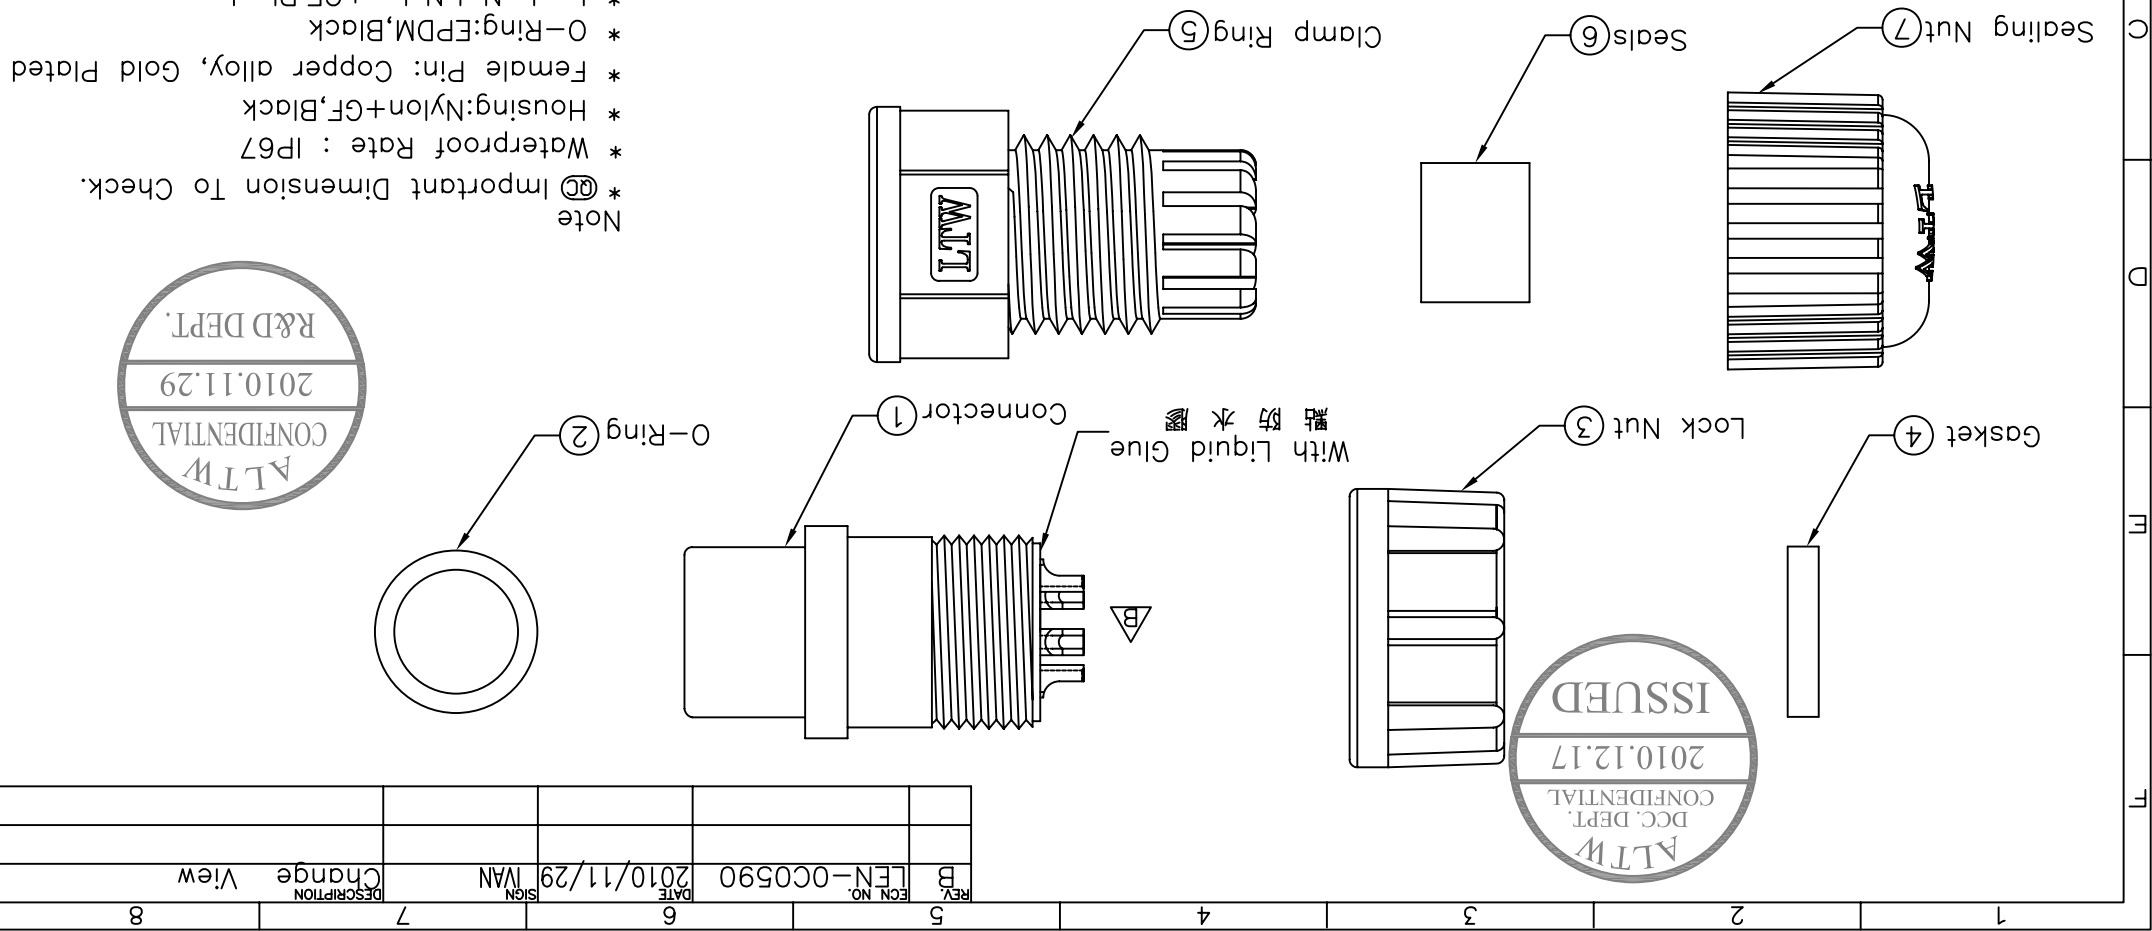

TOLERANCE X XX XXX ±1 ±0.25 ±0.1 ±0.05		SCALE Free SHEET 1 OF 1		REV. B SIZE A4 @C: Inspection Item		TITLE Standard 7Pin F Conn. For Assy	
UNIT:mm 		Amphenol LTW 安費諾亮泰企業股份有限公司		CUSTOMER YITUNG		DATE 21010/11/29	
ITEM NO LTWBD-07BFFA-LL7001		DRAWN BY IVAN		DATE 21010/11/29		DWG NO LTWBD-07BFFA-LL7001	
CHECKED BY TARRY		APPROVED BY YITUNG		DATE 21010/11/29		DATE 21010/11/29	

- Note
 * Important Dimension To Check.
 * Waterproof Rate : IP67
 * Housing:Nylon+GF,Black
 * Female Pin: Copper alloy, Gold Plated
 * O-Ring:EPDM,Black
 * Lock Nut:Nylon+GF,Black
 * Gasket:EPDM,Black
 * Seals:EPDM,Black
 * Clamp Ring:Nylon,Black
 * Sealing Nut:Nylon,Black
 * Seals for Cable OD:ø4.5mm~ø6.5mm
 * (防水墊圈線徑 :4.5mm~ø6.5mm)
 * One Set Unassembled in One PE Bag
 * (每一組未組裝,放置於一個PE袋,並封口)