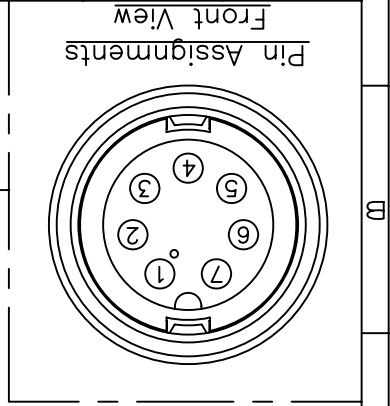

TOLERANCE X XX XXX ±1 ±0.25 ±0.1 ±0.05		SCALE Free SHEET 1 OF 1		REV. B SIZE A4 @C: Inspection Item		TITLE Standard 7Pin F Conn. For Assy	
UNIT:mm 		Amphenol LTW 安費諾亮泰企業股份有限公司		CUSTOMER YITUNG		DATE 21010/11/29	
ITEM NO LTWBD-07BFFA-LL7001		DRAWN BY IVAN		DATE 21010/11/29		DWG NO LTWBD-07BFFA-LL7001	
CHECKED BY TARRY		APPROVED BY YITUNG		DATE 21010/11/29		DATE 21010/11/29	

- Note
 * Important Dimension To Check.
 * Waterproof Rate : IP67
 * Housing:Nylon+GF,Black
 * Female Pin: Copper alloy, Gold Plated
 * O-Ring:EPDM,Black
 * Lock Nut:Nylon+GF,Black
 * Gasket:EPDM,Black
 * Seals:EPDM,Black
 * Clamp Ring:Nylon,Black
 * Sealing Nut:Nylon,Black
 * Seals for Cable OD:ø4.5mm~ø6.5mm
 * (防水墊圈線徑 :4.5mm~ø6.5mm)
 * One Set Unassembled in One PE Bag
 * (每一組未組裝,放置於一個PE袋,並封口)