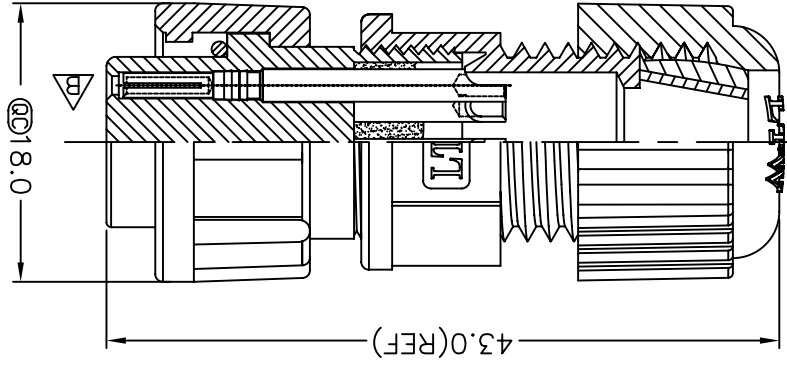

TOLERANCE X XX XXX ±1 ±0.25 ±0.1 ±0.05		SCALE Free SHEET 1 OF 1		REV. B SIZE A4 @C: Inspection Item		TITLE Standard 7Pin F Conn. For Assy	
UNIT:mm 		Amphenol LTW 安費諾亮泰企業股份有限公司		CUSTOMER YITUNG		DATE 21010/11/29	
ITEM NO LTWBD-07BFFA-LL7001		DRAWN BY IVAN		DATE 21010/11/29		DWG NO LTWBD-07BFFA-LL7001	
CHECKED BY TARRY		APPROVED BY YITUNG		DATE 21010/11/29		DATE 21010/11/29	

- Note
 * Important Dimension To Check.
 * Waterproof Rate : IP67
 * Housing:Nylon+GF,Black
 * Female Pin: Copper alloy, Gold Plated
 * O-Ring:EPDM,Black
 * Lock Nut:Nylon+GF,Black
 * Gasket:EPDM,Black
 * Seals:EPDM,Black
 * Clamp Ring:Nylon,Black
 * Sealing Nut:Nylon,Black
 * Seals for Cable OD:ø4.5mm~ø6.5mm
 * (防水墊圈線徑 :4.5mm~ø6.5mm)
 * One Set Unassembled in One PE Bag
 * (每一組未組裝,放置於一個PE袋,並封口)