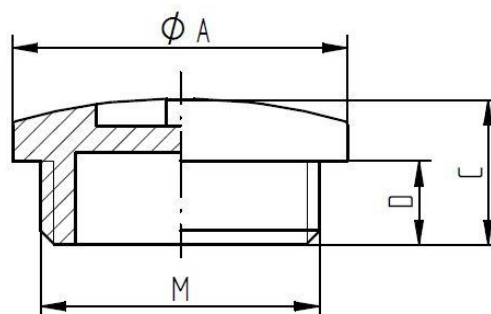

Technical Features:

| | |
|-------------------|---|
| Connecting thread | M12x1,5 up to M63x1,5 acc. to DIN 60423 |
| Material | Polystyrene, impact resistant |
| Temperature range | -25 °C up to +60 °C |
| Colour RAL | RAL 7035 light grey RAL 9005 black, on request |
| Protecting class | IP54 acc. to EN 60529 IP68 with O-ring |
| Flammability | According to UL94: HB |

Norm references:

For more information please see our current catalogue.

| M | Ø A [mm] | C [mm] | D [mm] | Article No. |
|---------|----------|--------|--------|-------------|
| M12x1,5 | 15 | 8 | 6 | 52006600 |
| M16x1,5 | 20 | 9 | 6 | 52006610 |
| M20x1,5 | 24 | 9,5 | 6 | 52006620 |
| M25x1,5 | 30 | 11,5 | 8 | 52006630 |
| M32x1,5 | 37 | 12 | 8 | 52006640 |
| M40x1,5 | 46 | 13 | 8 | 52006650 |
| M50x1,5 | 56 | 15 | 10 | 52006660 |
| M63x1,5 | 70 | 17 | 12 | 52006670 |