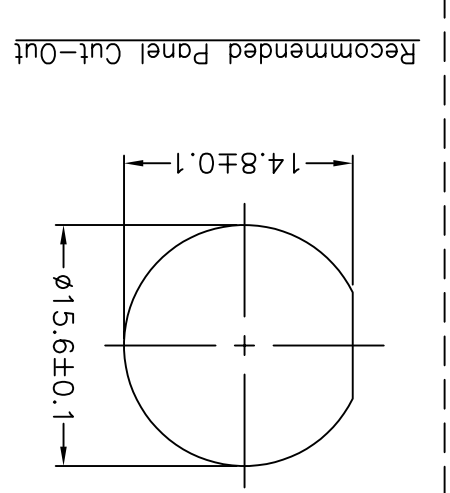

THIS DOCUMENT IS SUBJECT TO CHANGE WITHOUT NOTICE. IT IS CONFIDENTIAL AND A PROPERTY OF LTW. DISCLOSURE TO THIRD PARTY HAS TO BE AUTHORIZED BY LTW. 8 qp02c-01-01A2

TITLE Standard Panel Lock 12Pin M Conn. M Pin		SCALE Free		SHEET 1 OF 1		REV. C SIZE A4 @Q: Inspection Item		TOLERANCE X XX XXX ±0.1 ±0.05 ±1		UNIT:mm 	
ITEM NO LTWBU-12PMS-LC701		DWG NO LTWBU-12PMS-LC701		CUSTOMER 亮泰企業股份有限公司		DRAWN BY Ivan		CHECKED BY Tommy		APPROVED BY Luke	
DATE 2008/10/30		DATE 2008/10/30		DATE 2008/10/30		DATE 2008/10/30		DATE 2008/10/30		DATE 2008/10/30	

- Note:
 * @Important Dimension To Check.
 * Waterproof Rate: IP67
 * Housing: Black, Nylon+GF
 * Pin: Copper Alloy, Gold Plated
 * Nut: Black, Nylon+GF
 * Gasket: Black, EPDM
 * Use with waterproof cap or dust cap
 * Panel Thickness Max: 3.0mm
 * Use without waterproof cap or dust cap
 * Panel Thickness Max: 4.5mm