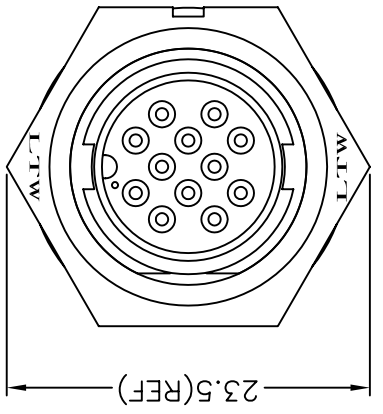

THIS DOCUMENT IS SUBJECT TO CHANGE WITHOUT NOTICE. IT IS CONFIDENTIAL AND A PROPERTY OF LTW. DISCLOSURE TO THIRD PARTY HAS TO BE AUTHORIZED BY LTW. 8 qp02c-01-01A2

TITLE Standard Panel Lock 12Pin M Conn. M Pin		SCALE Free		SHEET 1 OF 1		REV. C SIZE A4 @Q: Inspection Item		TOLERANCE X XX XXX ±0.1 ±0.05 ±1		UNIT:mm 	
ITEM NO LTWBU-12PMS-LC701		DWG NO LTWBU-12PMS-LC701		CUSTOMER 亮泰企業股份有限公司		DRAWN BY Ivan		CHECKED BY Tommy		APPROVED BY Luke	
DATE 2008/10/30		DATE 2008/10/30		DATE 2008/10/30		DATE 2008/10/30		DATE 2008/10/30		DATE 2008/10/30	

- Note:
 * @Important Dimension To Check.
 * Waterproof Rate: IP67
 * Housing: Black, Nylon+GF
 * Pin: Copper Alloy, Gold Plated
 * Nut: Black, Nylon+GF
 * Gasket: Black, EPDM
 * Use with waterproof cap or dust cap
 * Panel Thickness Max: 3.0mm
 * Use without waterproof cap or dust cap
 * Panel Thickness Max: 4.5mm

With Liquid Glue

REV.	ECN NO.	DATE	SIGN	DESCRIPTION
C	LEN-8B0416	2008/09/22	Shin	Add Note
B		2007/07/24	Jason	Change Pin Appearance

X-ON Electronics

Largest Supplier of Electrical and Electronic Components