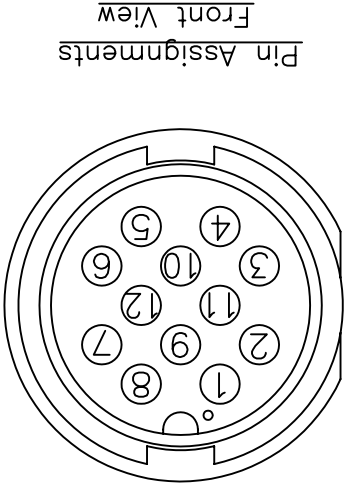

THIS DOCUMENT IS SUBJECT TO CHANGE WITHOUT NOTICE. IT IS CONFIDENTIAL AND A PROPERTY OF LTW. DISCLOSURE TO THIRD PARTY HAS TO BE AUTHORIZED BY LTW. 8 qp02c-01-01A2

TITLE Standard Panel Lock 12Pin M Conn. M Pin		SCALE Free		SHEET 1 OF 1		REV. C SIZE A4 @Q: Inspection Item		TOLERANCE X XX XXX ±0.1 ±0.05 ±1		UNIT:mm 	
ITEM NO LTWBU-12PMS-LC701		DWG NO LTWBU-12PMS-LC701		CUSTOMER 亮泰企業股份有限公司		DRAWN BY Ivan		CHECKED BY Tommy		APPROVED BY Luke	
DATE 2008/10/30		DATE 2008/10/30		DATE 2008/10/30		DATE 2008/10/30		DATE 2008/10/30		DATE 2008/10/30	

- Note:
 * @Important Dimension To Check.
 * Waterproof Rate: IP67
 * Housing: Black, Nylon+GF
 * Pin: Copper Alloy, Gold Plated
 * Nut: Black, Nylon+GF
 * Gasket: Black, EPDM
 * Use with waterproof cap or dust cap
 * Panel Thickness Max: 3.0mm
 * Use without waterproof cap or dust cap
 * Panel Thickness Max: 4.5mm

With Liquid Glue

REV.	ECN NO.	DATE	SIGN	DESCRIPTION
C	LEN-8B0416	2008/09/22	Shin	Add Note
B		2007/07/24	Jason	Change Pin Appearance

X-ON Electronics

Largest Supplier of Electrical and Electronic Components