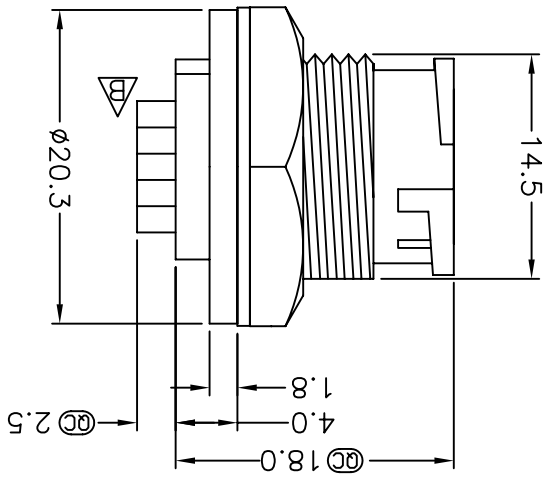

THIS DOCUMENT IS SUBJECT TO CHANGE WITHOUT NOTICE. IT IS CONFIDENTIAL AND A PROPERTY OF LTW. DISCLOSURE TO THIRD PARTY HAS TO BE AUTHORIZED BY LTW. 8 qp02c-01-01A2

TITLE Standard Panel Lock 12Pin M Conn. M Pin		SCALE Free		SHEET 1 OF 1		REV. C SIZE A4 @Q: Inspection Item		TOLERANCE X XX XXX ±0.1 ±0.05 ±1		UNIT:mm 	
ITEM NO LTWBU-12PMS-LC701		DWG NO LTWBU-12PMS-LC701		CUSTOMER 亮泰企業股份有限公司		DRAWN BY Ivan		CHECKED BY Tommy		APPROVED BY Luke	
DATE 2008/10/30		DATE 2008/10/30		DATE 2008/10/30		DATE 2008/10/30		DATE 2008/10/30		DATE 2008/10/30	

- Note:
 * @Important Dimension To Check.
 * Waterproof Rate: IP67
 * Housing: Black, Nylon+GF
 * Pin: Copper Alloy, Gold Plated
 * Nut: Black, Nylon+GF
 * Gasket: Black, EPDM
 * Use with waterproof cap or dust cap
 * Panel Thickness Max: 3.0mm
 * Use without waterproof cap or dust cap
 * Panel Thickness Max: 4.5mm

With Liquid Glue

REV.	ECN NO.	DATE	SIGN	DESCRIPTION
C	LEN-8B0416	2008/09/22	Shin	Add Note
B		2007/07/24	Jason	Change Pin Appearance

X-ON Electronics

Largest Supplier of Electrical and Electronic Components