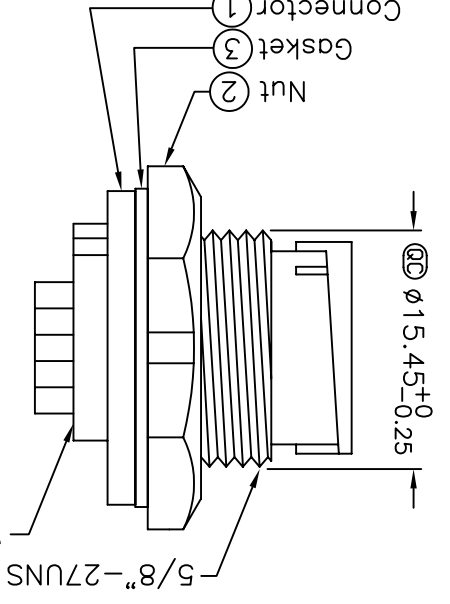

THIS DOCUMENT IS SUBJECT TO CHANGE WITHOUT NOTICE. IT IS CONFIDENTIAL AND A PROPERTY OF LTW. DISCLOSURE TO THIRD PARTY HAS TO BE AUTHORIZED BY LTW. 8 qp02c-01-01A2

TITLE Standard Panel Lock 12Pin M Conn. M Pin		SCALE Free		SHEET 1 OF 1		REV. C SIZE A4 @Q: Inspection Item		TOLERANCE X XX XXX ±0.1 ±0.05 ±1		UNIT:mm 	
ITEM NO LTWBU-12PMS-LC701		DWG NO LTWBU-12PMS-LC701		CUSTOMER 亮泰企業股份有限公司		DRAWN BY Ivan		CHECKED BY Tommy		APPROVED BY Luke	
DATE 2008/10/30		DATE 2008/10/30		DATE 2008/10/30		DATE 2008/10/30		DATE 2008/10/30		DATE 2008/10/30	

- Note:
 * @Important Dimension To Check.
 * Waterproof Rate: IP67
 * Housing: Black, Nylon+GF
 * Pin: Copper Alloy, Gold Plated
 * Nut: Black, Nylon+GF
 * Gasket: Black, EPDM
 * Use with waterproof cap or dust cap
 * Panel Thickness Max: 3.0mm
 * Use without waterproof cap or dust cap
 * Panel Thickness Max: 4.5mm

With Liquid Glue

REV.	ECN NO.	DATE	SIGN	DESCRIPTION
C	LEN-8B0416	2008/09/22	Shin	Add Note
B		2007/07/24	Jason	Change Pin Appearance

X-ON Electronics

Largest Supplier of Electrical and Electronic Components