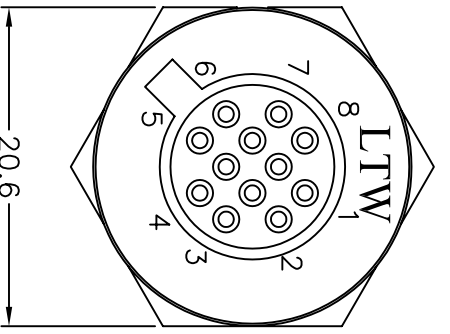

THIS DOCUMENT IS SUBJECT TO CHANGE WITHOUT NOTICE. IT IS CONFIDENTIAL AND A PROPERTY OF LTW. DISCLOSURE TO THIRD PARTY HAS TO BE AUTHORIZED BY LTW. 8 qp02c-01-01A2

TITLE Standard Panel Lock 12Pin M Conn. M Pin		SCALE Free		SHEET 1 OF 1		REV. C SIZE A4 @Q: Inspection Item		TOLERANCE X XX XXX ±0.1 ±0.05 ±1		UNIT:mm 	
ITEM NO LTWBU-12PMS-LC701		DWG NO LTWBU-12PMS-LC701		CUSTOMER 亮泰企業股份有限公司		DRAWN BY Ivan		CHECKED BY Tommy		APPROVED BY Luke	
DATE 2008/10/30		DATE 2008/10/30		DATE 2008/10/30		DATE 2008/10/30		DATE 2008/10/30		DATE 2008/10/30	

- Note:
 * @Important Dimension To Check.
 * Waterproof Rate: IP67
 * Housing: Black, Nylon+GF
 * Pin: Copper Alloy, Gold Plated
 * Nut: Black, Nylon+GF
 * Gasket: Black, EPDM
 * Use with waterproof cap or dust cap
 * Panel Thickness Max: 3.0mm
 * Use without waterproof cap or dust cap
 * Panel Thickness Max: 4.5mm

With Liquid Glue

REV.	ECN NO.	DATE	SIGN	DESCRIPTION
C	LEN-8B0416	2008/09/22	Shin	Add Note
B		2007/07/24	Jason	Change Pin Appearance

X-ON Electronics

Largest Supplier of Electrical and Electronic Components