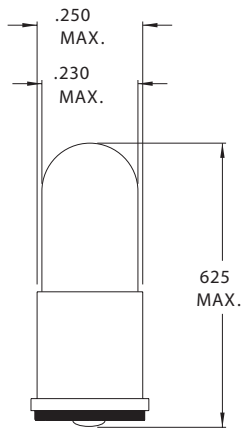

## T-1 3/4 Midget Flange Base

Part Number	Design Voltage	Amps	MSCP	Life Hours	Filament Type
CM331	1.35	.060	.010	500	C-6
CM268	2.50	.350	.200	10,000	C-2R
CM343	2.50	.400	.550	30	C-2R
CM368	2.50	.200	.220	500	C-2R
CM338	2.70	.060	.040	6,000	C-2R
CM375	3.00	.015	.004	10,000	C-6
CM8848	3.00	.350	.300	10,000	C-2R
CM7331	4.50	.120	.050	25,000	C-2R
CM3150	5.00	.060	.150	5,000	C-2R
CM7332	5.00	.060	.030	60,000	C-2R
CM7333	5.00	.060	.050	25,000	C-2R
CM7334	5.00	.190	.450	1,000	C-2R
CM7335	5.00	.115	.150	40,000	C-2R
CM328	6.00	.200	.600*	1,000	C-2R
CM345	6.00	.040	.030	10,000	C-2V
CM7336	6.00	.200	.100	50,000	C-2F
CM349	6.30	.200	.550	5,000	C-2R
CM350	6.30	.150	.450	3,000	C-2R
CM377	6.30	.075	.230	1,000	C-2R
CM380	6.30	.040	.020	20,000	C-2V
CM381	6.30	.200	.400	20,000	C-2F
CM344	10.0	.014	.002	50,000	C-2F
CM367	10.0	.040	.080	5,000	C-2F
CM7338	11.0	.022	.030	10,000	C-2F
CM394	12.0	.040	.120	10,000	C-2F
CM330	14.0	.080	.500	1,500	C-2F
CM382	14.0	.080	.300	15,000	C-2F
CM8918	14.0	.100	.500	10,000	C-2F
CM370	18.0	.040	.150	10,000	C-2F
CM459	22.0	.040	.300	2,000	C-2F
CM8176	24.0	.050	.500	1,000	C-2F
CM327	28.0	.040	.340	4,000	C-2F
CM376	28.0	.060	.340	25,000	C-2F
CM385	28.0	.040	.150	10,000	C-2F
CM387	28.0	.040	.300	7,000	C-2F
CM6034	28.0	.024	.150	4,000	CC-2F
CM7341	28.0	.065	.650	5,000	C-2F
CM269	32.0	.040	.300	4,000	C-2F
CM6848	48.0	.025	.200	5,000	CC-2F