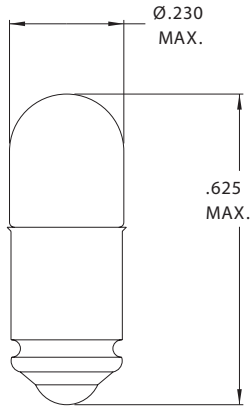

T-1 3/4 Midget Groove Base

Part Number	Design Voltage	Amps	MSCP	Life Hours	Filament Type
CM698	1.35	.060	.010	500	C-6
CM266	2.50	.350	.210	10,000	C-2R
CM8699	2.50	.200	.220	500	C-2R
CM8704	2.70	.060	.040	6,000	C-2R
CM390	3.00	.015	.004	10,000	C-6
CM8849	3.00	.350	.300	10,000	C-2R
CM7345	4.50	.120	.050	25,000	C-2R
CM3152	5.00	.060	.150	5,000	C-2R
CM7346	5.00	.060	.030	60,000	C-2R
CM7347	5.00	.060	.050	25,000	C-2R
CM7348	5.00	.115	.150	40,000	C-2R
CM7350	5.00	.190	.450	1,000	C-2R
CM337	6.00	.200	.600	1,000	C-2R
CM8705	6.00	.040	.030	10,000	C-2R
CM8706	6.00	.200	.100	50,000	C-2F
CM379	6.30	.200	.400	20,000	C-2F
CM398	6.30	.200	.550	5,000	C-2R
CM7351	6.30	.040	.020	2,000	C-2V
CM7352	6.30	.150	.450	3,000	C-2R
CM8708	6.30	.070	.230	1,000	C-2R
CM397	10.0	.040	.080	5,000	C-2F
CM709	10.0	.140	.002	50,000	C-2F
CM7353	11.0	.022	.030	10,000	C-2F
CM7354	12.0	.040	.120	10,000	C-2F
CM336	14.0	.080	.500	1,500	C-2F
CM386	14.0	.080	.300	15,000	C-2F
CM393	14.0	.100	.500	10,000	C-2F
CM346	18.0	.040	.150	10,000	C-2F
CM457	22.0	.040	.300	2,000	C-2F
CM8177	24.0	.050	.500	1,000	C-2F
CM2350	28.0	.050	.700	1,000	C-2F
CM276	28.0	.060	.340	25,000	C-2F
CM334	28.0	.040	.340	4,000	C-2F
CM388	28.0	.040	.300	7,000	C-2F
CM6035	28.0	.024	.150	4,000	CC-2F
CM7355	28.0	.040	.150	10,000	C-2F
CM7356	28.0	.065	.650	5,000	C-2F
CM2250	48.0	.025	.200	5,000	C-2F