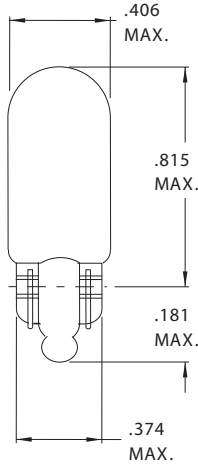

147 Central Avenue  
 Hackensack, New Jersey 07601  
 Tel: 201-489-8989 • Fax: 201-489-6911

**CHICAGO MINIATURE LAMP, INC.**  
 WHERE INNOVATION COMES TO LIGHT

**T-3 1/4 Wedge Base**

Part Number	Design Voltage	Amps	MSCP	Life Hours	Filament Type
CM559	1.38	.56	.33	50	S-2
CM127	2.47	.25	.45	30	C-2R
CM285	5.00	.09	.25	1,500	C-2R
CM740	5.00	.07	.19	1,500	C-6
CM820	6.00	.14	.35	1,200	C-2V
CM159	6.30	.15	.34	5,000	C-2R
CM259	6.30	.25	.65	5,000	C-2R
CM444	6.30	.25	.90	3,000	C-2V
CM447	6.30	.15	.52	1,500	C-2V
CM555	6.30	.25	.90	3,000	C-2R
CM147	7.00	.43	2.0	1,500	C-2R
CM190	7.00	.34	.30	25,000	C-2F
CM947	9.84	.50	4.0	200	C-2R
CM280	10.0	.13	.85	250	C-2V
CM3-501	12.0	.42	2.6	1,000	C-2R
CM3-504	12.0	.25	1.11	4,000	C-2V
CM3-509	12.0	.17	.80	4,000	C-2V
CM192	13.0	.33	3.0	1,000	C-2V
CM124	14.0	.27	1.5	5,000	C-2F
CM158	14.0	.24	2.0	500	C-2V
CM161	14.0	.19	1.0	1,500	C-2F
CM168	14.0	.35	3.0	1,500	C-2F
CM193	14.0	.33	2.0	5,000	C-2F
CM194	14.0	.27	2.0	1,500	C-2F
CM658	14.0	.08	.31	15,000	C-2F
CM184	14.4	.24	1.0	5,000	C-2F
CM3-505	24.0	.13	1.0	5,000	C-2F
CM3-507	24.0	.21	2.4	5,000	C-2F
CM152	28.0	.07	.85	10,000	C-2F
CM400	28.0	.10	1.6	1,000	C-2V
CM464	28.0	.17	3.0	1,500	C-2F
CM585	28.0	.04	.30	7,000	C-2F
CM655	28.0	.20	3.0	7,000	C-2F
CM656	28.0	.06	.62	2,500	C-2F
CM657	28.0	.08	.62	7,500	C-2F