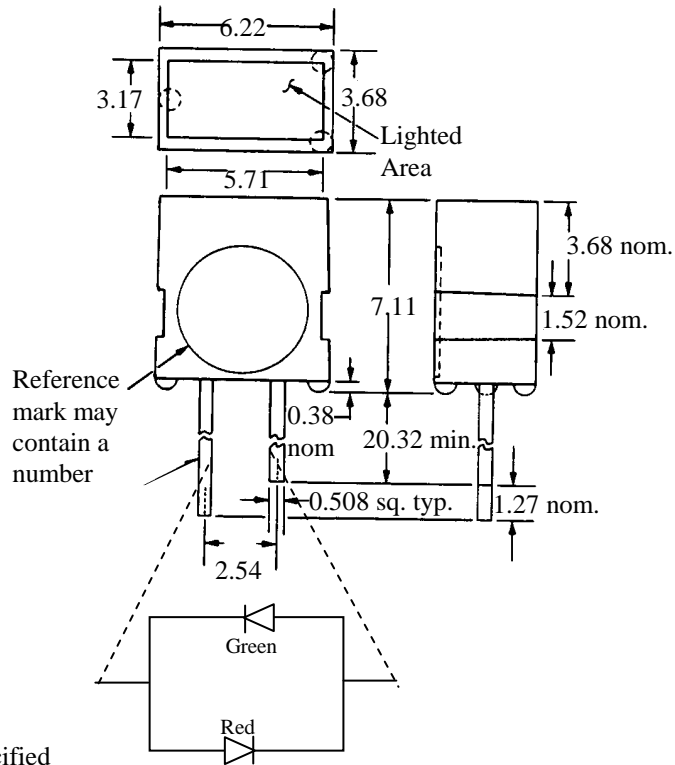

PRODUCT DATA SHEET

V49124A Green/Red Rectangular LED

Sheet 1 of 1

Lead spacing is measured where leads emerge from package

Tolerance ± 0.2 unless otherwise specified
All dimensions in mm

Connection Diagram

Drawing not to scale

Part Number	Source Wavelength and Colour	Lens Type	Luminous Intensity (mcd at 20mA)		Viewing Angle $2\theta_{1/2}$	Notes
			min	typ		
V49124A	562nm Green	White Diffused	1.0	6.0	100°	1, 2
	660nm Red		1.0	6.0		

Absolute Maximum Ratings ($T_A = 25^\circ\text{C}$)

	Green	Red
Power dissipation:	120mW	120mW
Continuous forward current:	30mA	30mA
Peak forward current (1 μ s, 0.3% DF):	90mA	90mA
Storage and operating temperatures:	-55 to +100°C	-55 to +100°C
Lead soldering time at 260°C (1.6mm below package base):	5 sec	5 sec

Operating Characteristics ($T_A = 25^\circ\text{C}$)

	Green	Red
Peak wavelength ($I_F = 20\text{mA}$)(λ_{peak}):	562nm	660nm
Spectral line half width ($I_F = 20\text{mA}$)($\Delta\lambda_{1/2}$):	30nm	45nm
Capacitance (typ)($V_F = 0\text{V}$; $f = 1\text{MHz}$)(C):	20pF	30pF
Reverse current (max) ($V_R = 5\text{V}$) (I_R):	100 μ A	100 μ A