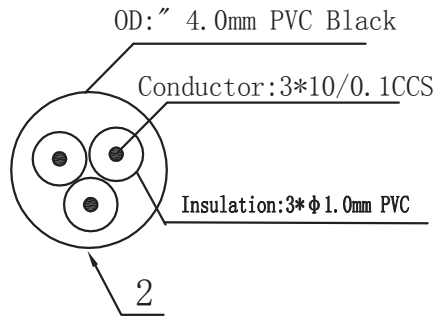

FILE AMEND NOTE	DATE	REV.
ORIGINAL EDITION	2012/10/24	A/0

SPECIFICATION

NO.	ITEM NO.	EAN CODE:	L
1	CA1048	4052792008821	0,2m
2	CA1049	4052792008838	1,0m
3	CA1050	4052792008845	2,0m
4	CA1051	4052792008852	3,0m
5	CA1052	4052792008869	5,0m
6	CA1053	4052792008876	10,0m

PACKING DRAW

1PCS/BAG

⑥

!"# shaped packaging
three packaging tape

STICKER

Pantone 1235C, Black
Size: 48x150 mm R= 2mm
材質: 80P銅版紙, 上亮PP(光膠)

OUTER CARTON
FRONT MARK:

GERMANY
C/NO.:DW 01,02...
MADE IN CHINA

OUTER CARTON
SIDE MARK:

PO NO.:
ITEM NO.:
QTY: PCS
N.W: KGS
G.W: KGS
Dimension:
EAN CODE:

NOTE:

Electrical test
100% open short & miss wire test;

DRAW No.	NAME	Audio cable, 2X 3,5mm male, stereo,		
CUSTOMER	MAPE	TOLERANCE		
CUSTOMER No.		X.	1.00	
	2direct GmbH	X.X	0.50	
APPROVE BY	CHECK BY	DRAW BY	SCALE	MM
			PAGE	2/2