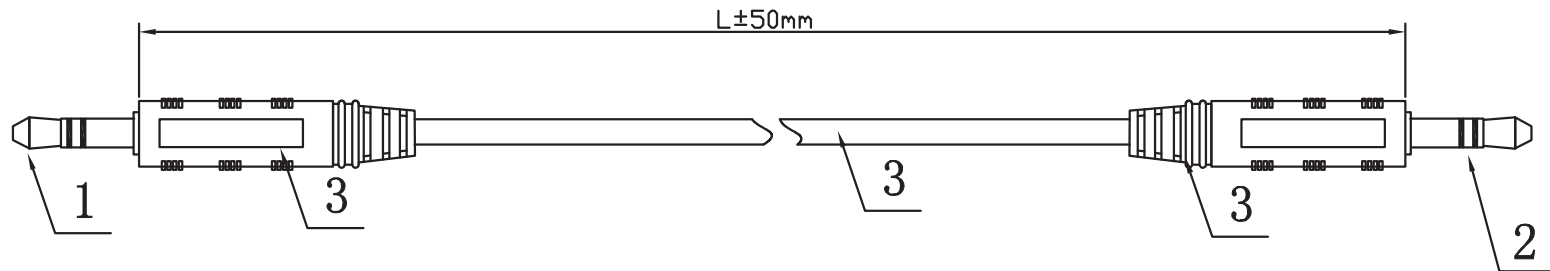

FILE AMEND NOTE	DATE	REV.
ORIGINAL EDITION	2012/10/24	A/0

SPECIFICATION

NO.	ITEM NO.	EAN CODE:	L
1	CA1048	4052792008821	0,2m
2	CA1049	4052792008838	1,0m
3	CA1050	4052792008845	2,0m
4	CA1051	4052792008852	3,0m
5	CA1052	4052792008869	5,0m
6	CA1053	4052792008876	10,0m

PACKING DRAW

1PCS/BAG

⑥

!"# shaped packaging
three packaging tape

STICKER

Pantone 1235C, Black
Size: 48x150 mm R= 2mm
材質: 80P銅版紙, 上亮PP(光膠)

OUTER CARTON
FRONT MARK:

GERMANY
C/NO.:DW 01,02...
MADE IN CHINA

OUTER CARTON
SIDE MARK:

PO NO.:
ITEM NO.:
QTY: PCS
N.W: KGS
G.W: KGS
Dimension:
EAN CODE:

NOTE:

Electrical test
100% open short & miss wire test;

DRAW No.	NAME	Audio cable, 2X 3,5mm male, stereo,		
CUSTOMER	MAPE	TOLERANCE		
CUSTOMER No.		X.	1.00	
	2direct GmbH	X.X	0.50	
APPROVE BY	CHECK BY	DRAW BY	SCALE	MM
			PAGE	2/2