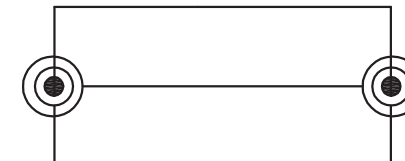

WIRING DIAGRAM

3.5stereo Male black

3.5stereo Male black

NOTE:

Electrical test
100% open short & miss wire test;

MATERIAL LIST

⑦	PRINTING			
⑥	POLY BAG	PE, COLOR: TRANSPARENT	1	
⑤	CABLE	3C AUDIO CABLE Cold Black	L	
④	MOLD HOOD	PVC 45P Cold black	1	
③	MOLD HOOD	PVC 45P Cold black	1	
②	CONNECTOR	3.5STEREO Male NI	1	
①	CONNECTOR	3.5STEREO Male NI	1	
No.	PART NAME	DESCRIPTION	QTY	REMARK

NOTE:

1. TESTING: 100% OPEN AND SHORT AND MISWIRE TEST.
2. INSULATION RESISTANCE: 100Meg Ohm.
3. WITHSTAND VOLTAGE: 500 VOLTS RMS, 1 MINUTE.
4. OPERATING TEMPERATURE RANGE: -20 ! TO + 75 ! .
5. 100% RoHS COMPLIANT.

DRAW No.		NAME	Audio cable, 2X 3,5mm male, stereo,		
CUSTOMER		MAPE	TOLERANCE		
CUSTOMER No.	2direct GmbH		X.	1.00	
APPROVE BY	CHECK BY	DRAW BY	X.X	0.50	
			SCALE	MM	
			PAGE	1/2