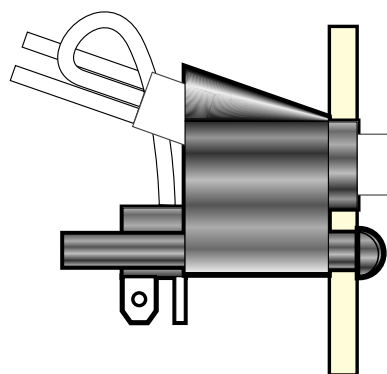

- Cable restraint and termination in one
- Designed to meet BEAB requirements
- Mains cable can be replaced without removing Triklamp

TriKlamp		Material - High grade Nylon 6
Product Reference	Cable Diameter mm	Screw Fixing
TK2	6.0 - 8.5	No. 6 Self Tapping

KlamKlip		Material - High grade Nylon 6	HF (halogen free)
Product Reference	Minimum Jaw Diameter	Screw Fixing	
KK1	4.5	M5	
KK2	5.5	M5	
KK3	6.5	M5	
KK4	7.5	M5	

- Cable restraint available in 4 sizes
- Cable diameters 4.5 - 7.5mm
- Location spigot prevents rotation
- Single screw mounting

- Ideal for domestic appliances
- Bushes cable at point of entry into appliance
- Secures cable firmly without damage
- Colour - Black

Klam Bush		<i>Material - High grade Nylon 6</i>							Cable Diameter mm
Product Reference	A mm	B mm	C mm	D mm	E mm	F mm	G mm		
KB1	12.7	9.5	5.3	27.0	18.6	20.3	10.7	3.8 - 6.0	
KB2	12.7	12.8	5.3	31.0	26.4	26.4	14.3	6.0 - 8.5	
KB3	15.9	15.8	5.3	38.5	26.4	26.4	17.5	8.0 - 10.5	
KB4	15.9	19.0	5.3	42.0	31.0	31.0	20.9	10.0 - 15.0	