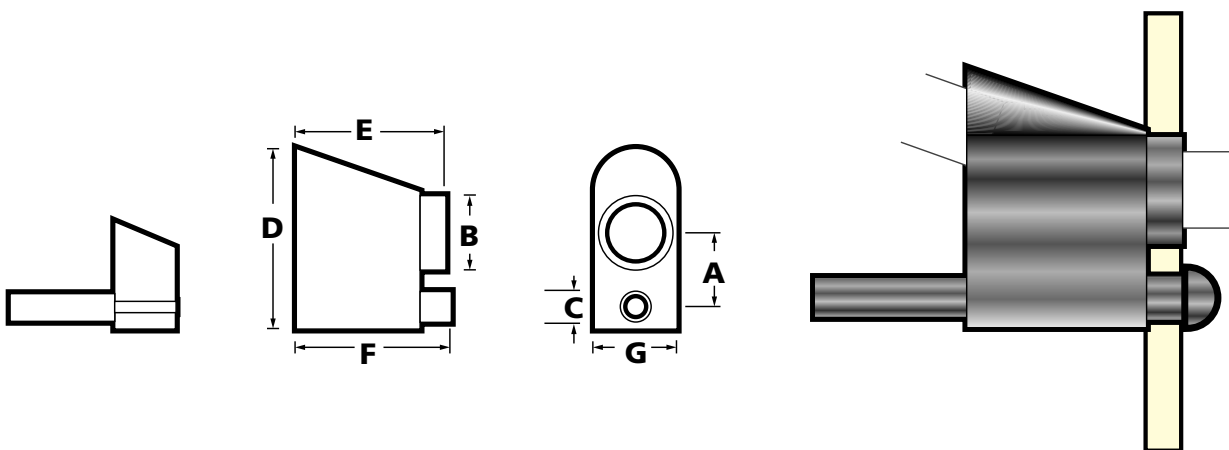

- Cable restraint and termination in one
- Designed to meet BEAB requirements
- Mains cable can be replaced without removing Triklamp

TriKlamp		Material - High grade Nylon 6
Product Reference	Cable Diameter mm	Screw Fixing
TK2	6.0 - 8.5	No. 6 Self Tapping

KlamKlip		Material - High grade Nylon 6	HF (halogen free)
Product Reference	Minimum Jaw Diameter	Screw Fixing	
KK1	4.5	M5	
KK2	5.5	M5	
KK3	6.5	M5	
KK4	7.5	M5	

- Cable restraint available in 4 sizes
- Cable diameters 4.5 - 7.5mm
- Location spigot prevents rotation
- Single screw mounting

- Ideal for domestic appliances
- Bushes cable at point of entry into appliance
- Secures cable firmly without damage
- Colour - Black

Klam Bush		<i>Material - High grade Nylon 6</i>							Cable Diameter mm
Product Reference	A mm	B mm	C mm	D mm	E mm	F mm	G mm		
KB1	12.7	9.5	5.3	27.0	18.6	20.3	10.7	3.8 - 6.0	
KB2	12.7	12.8	5.3	31.0	26.4	26.4	14.3	6.0 - 8.5	
KB3	15.9	15.8	5.3	38.5	26.4	26.4	17.5	8.0 - 10.5	
KB4	15.9	19.0	5.3	42.0	31.0	31.0	20.9	10.0 - 15.0	