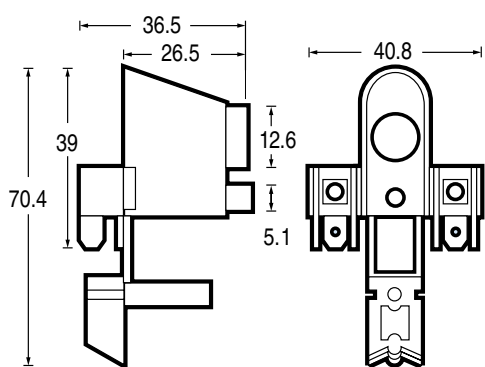

- Cable restraint and termination in one
- Designed to meet BEAB requirements
- Mains cable can be replaced without removing Triklamp

TriKlamp		Material - High grade Nylon 6
Product Reference	Cable Diameter mm	Screw Fixing
TK2	6.0 - 8.5	No. 6 Self Tapping

KlamKlip		Material - High grade Nylon 6	HF (halogen free)
Product Reference	Minimum Jaw Diameter	Screw Fixing	
KK1	4.5	M5	
KK2	5.5	M5	
KK3	6.5	M5	
KK4	7.5	M5	

- Cable restraint available in 4 sizes
- Cable diameters 4.5 - 7.5mm
- Location spigot prevents rotation
- Single screw mounting

- Ideal for domestic appliances
- Bushes cable at point of entry into appliance
- Secures cable firmly without damage
- Colour - Black

Klam Bush		<i>Material - High grade Nylon 6</i>							Cable Diameter mm
Product Reference	A mm	B mm	C mm	D mm	E mm	F mm	G mm		
KB1	12.7	9.5	5.3	27.0	18.6	20.3	10.7	3.8 - 6.0	
KB2	12.7	12.8	5.3	31.0	26.4	26.4	14.3	6.0 - 8.5	
KB3	15.9	15.8	5.3	38.5	26.4	26.4	17.5	8.0 - 10.5	
KB4	15.9	19.0	5.3	42.0	31.0	31.0	20.9	10.0 - 15.0	