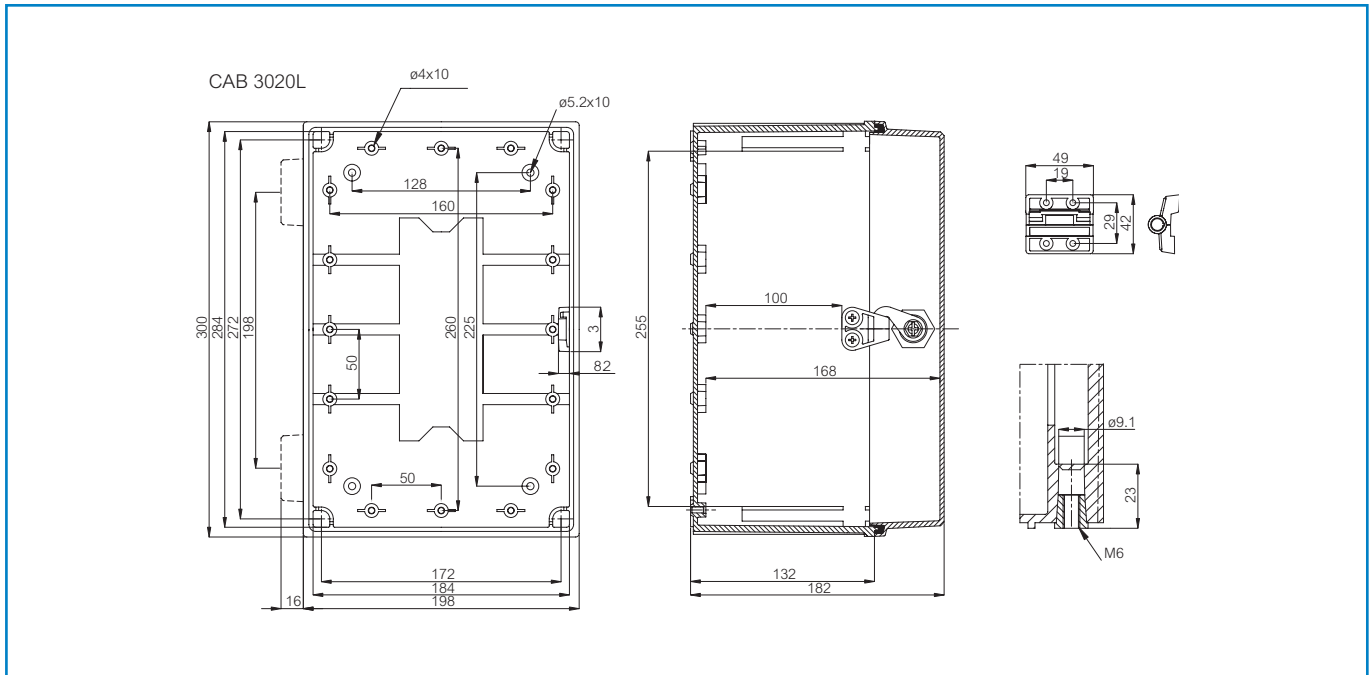

Order symbol: CAB PC 302018 T3B
Product nbr: 8113032
Description: Cabinet, PC
Remarks: Lock on the long side

EAN: 6418074020055
EI. number:
Finland: 3424155
Electric No. 8212019218
Denmark:
Electric No. Italy: 7822020
Electric No. Sweden: 2539939

Including: Cabinet base, door with PUR gasket, 3mm double bit lock(s) with key, screws for mounting plate/DIN-rail and corner plugs.

Dimensions:	Length	Width	Height	Accessories:	
mm:	300	200	180	EKIV 17	DIN-35 Mounting rail
inch:	11.8	7.9	7.1	DS35170E1	DIN-35 Mounting rail
				EKIV 27	DIN-35 Mounting rail
				DS35270E1	DIN-35 Mounting rail
				FP A 23	Swing-out door/Front plate
				MB 12225 AL	Swing door set
				FP 23	Front plate
				FP 12-23	Front plate
				DRF 23	DIN rail frame set

Materials:

Material: Polycarbonate
Base colour: RAL 7035 -light grey
Cover colour: Smoked grey
Gasket material: Polyurethane

Temperatures:

Temperature °C (short term): -40 ... 120 °C
Temperature °C (continuous): -40 ... 80 °C
Temperature °F (short term): -40 ... 250 °F
Temperature °F (continuous): -40 ... 175 °F

Accessories:

EKIV 23   Mounting plate

Rating:

Ingress Protection (EN 60529): IP65
Impact Resistance (EN 62262): IK08
Electrical insulation: Totally insulated
Halogen free (DIN/VDE 0472, Part 815): 1
UV resistance: UL 508
Flammability Rating: UL 746C 5"
Glow Wire Test (IEC 695-2-1) °C: 960

Certificates:

Germanischer Lloyd (GL)
SGS Fimko
Lloyds Register of Shipping (LR)
Gost R