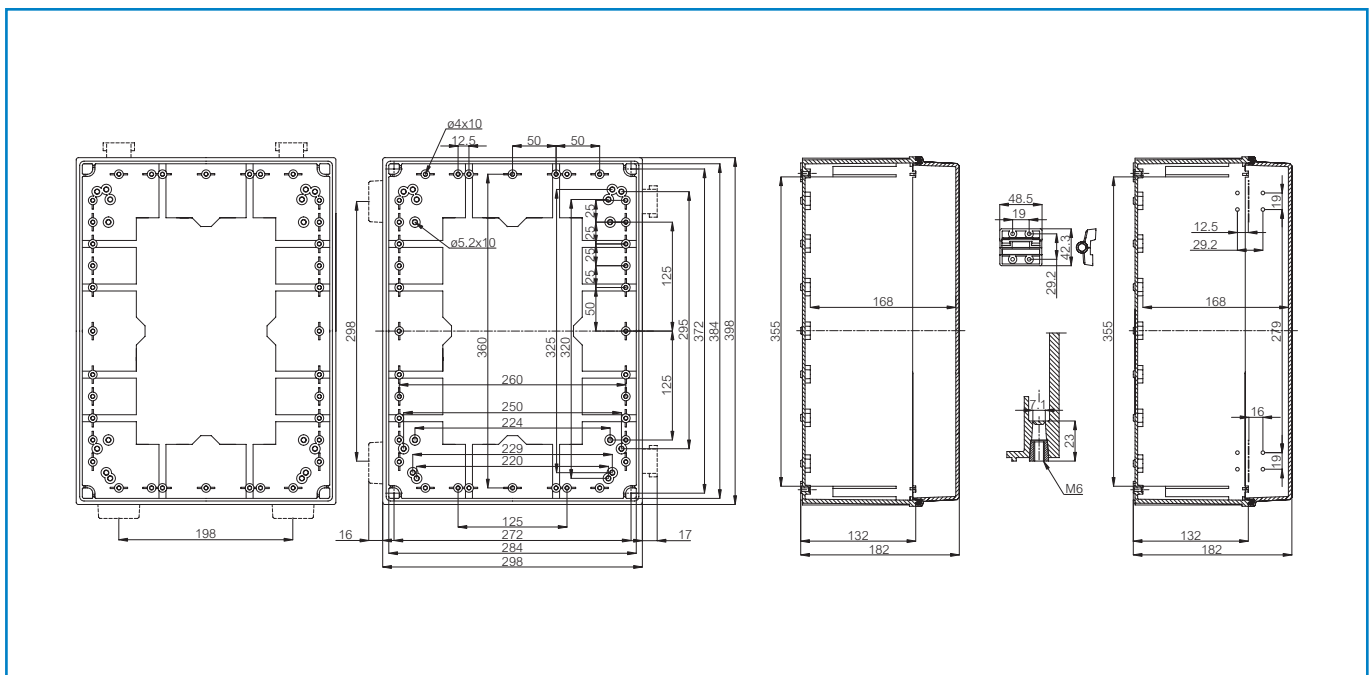

CAB CAB PC 304018 G

Order symbol: CAB PC 304018 G
Product nbr: 8113351
Description: Cabinet, PC
Remarks: Latches on the short side

EAN: 6418074020222
EI. number:
 Finland: 3424116
 Denmark: 8212020427
 Italy: 7821035
 Sweden: 2539973
 Norway:

Including: Cabinet base, door with EPDM gasket, latches, screws for mounting plate/DIN-rail and corner plugs.

Sample photo

Dimensions:		Length	Width	Height	Rating:
mm:		400	300	180	Ingress Protection (EN 60529): IP 65
inch:		15.7	11.8	7.1	Impact Resistance (EN 62262): IK 08
Materials:					Electrical insulation: Totally insulated
Material:		Polycarbonate		Halogen free (DIN/VDE 0472, Part 815): Yes	
Base colour:		RAL 7035		UV resistance: UL 508	
Cover colour:		RAL 7035		Flammability Rating (UL 746 C 5): UL 746C 5V	
Gasket material:		EPDM		Glow Wire Test (IEC 695-2-1) °C: 960	
Temperatures:					UL Type: UL TYPE 1, 4, 4X, 12, 13
Short term:		-40 ... 120 °C		Certificates:	
Continuous:		-40 ... 80 °C		Germanischer Lloyd (GL)	
Short term:		-40 ... 250 °F		Underwriters Laboratories	
Continuous:		-40 ... 175 °F		Fimko	
Accessories:					Lloyds Register of Shipping (LR)
EKIV 43		Mounting plate		Europe EN 62208: 2003	
EKIV 43 PL		Mounting plate, Plastic		UL Canada	
EKIV 27		DIN-35 Mounting rail		Gost R	
DS35270E1		DIN-35 Mounting rail			
EKIV 37		DIN-35 Mounting rail			
DS35370E1		DIN-35 Mounting rail			
FP A 43		Swing-out door/Front plate			
MB 12225 AL		Swing door set			
FP 43		Front plate			
FP 12x2-43		Front plate			
FP 12x3-43		Front plate			
DRF 43/44		DIN rail frame set			