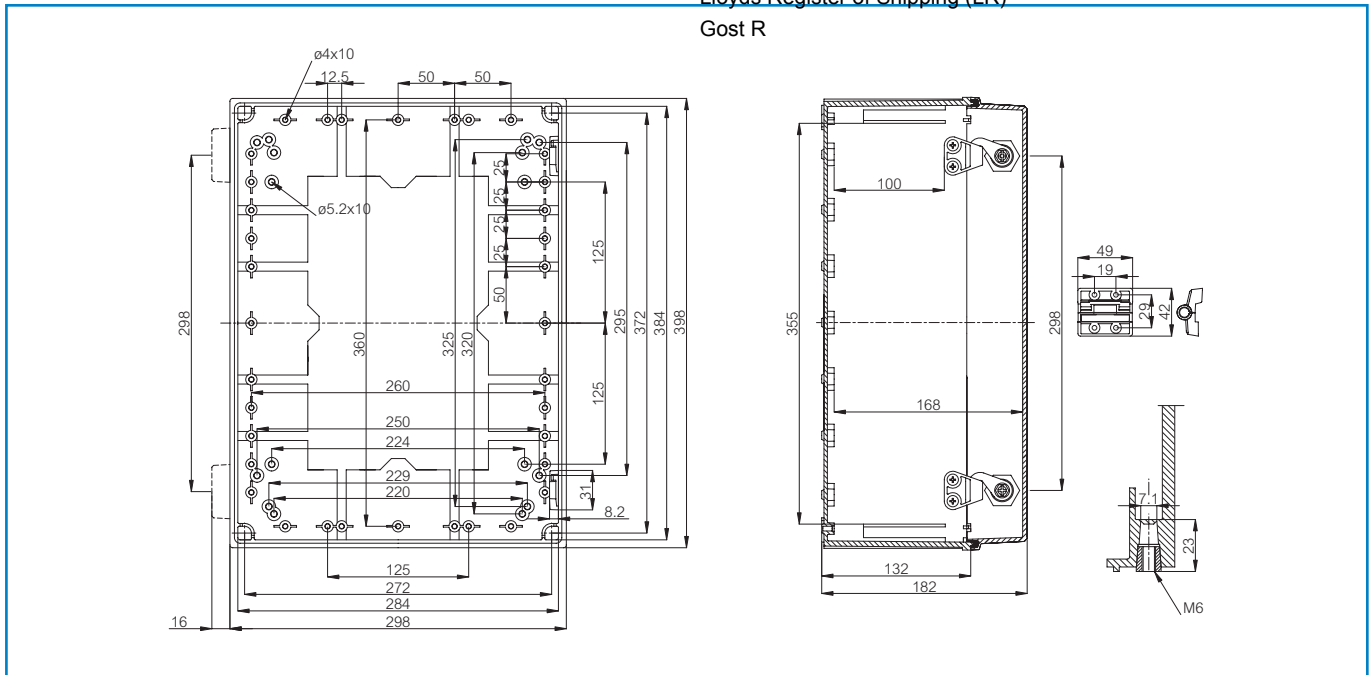

EAN: 6418074020253
EI. number:
Finland: 3424168
Electric No. Denmark: 8212019250
Electric No. Italy: 7822045
Electric No. Sweden: 2539949

Including: Cabinet base, door with PUR gasket, 3mm double bit lock(s) with key, screws for mounting plate/DIN-rail and corner plugs.

Dimensions:	Length	Width	Height	Accessories:
mm:	400	300	180	EKIV 43 PL Mounting plate, Plastic
inch:	15.7	11.8	7.1	EKIV 27 DIN-35 Mounting rail

Materials:

Material:	Polycarbonate
Base colour:	RAL 7035 -light grey
Cover colour:	Smoked grey
Gasket material:	Polyurethane

Temperatures:

Temperature °C (short term):	-40 ... 120 °C
Temperature °C (continuous):	-40 ... 80 °C
Temperature °F (short term):	-40 ... 250 °F
Temperature °F (continuous):	-40 ... 175 °F

Accessories:

EKIV 43	Mounting plate

DS35270E1	DIN-35 Mounting rail
EKIV 37	DIN-35 Mounting rail
DS35370E1	DIN-35 Mounting rail
FP A 43	Swing-out door/Front plate
MB 12225 AL	Swing door set
FP 43	Front plate
FP 12x2-43	Front plate
FP 12x3-43	Front plate
DRF 43/44	DIN rail frame set

Rating:
Ingress Protection (EN 60529): IP65
Impact Resistance (EN 62262): IK08
Electrical insulation: Totally insulated
Halogen free (DIN/VDE 0472, Part 815): 1
UV resistance: UL 508
Flammability Rating: UL 746C 5"
Glow Wire Test (IEC 695-2-1) °C: 960

Certificates:
Germanischer Lloyd (GL)
SGS Fimko
Lloyds Register of Shipping (LR)
Gost R