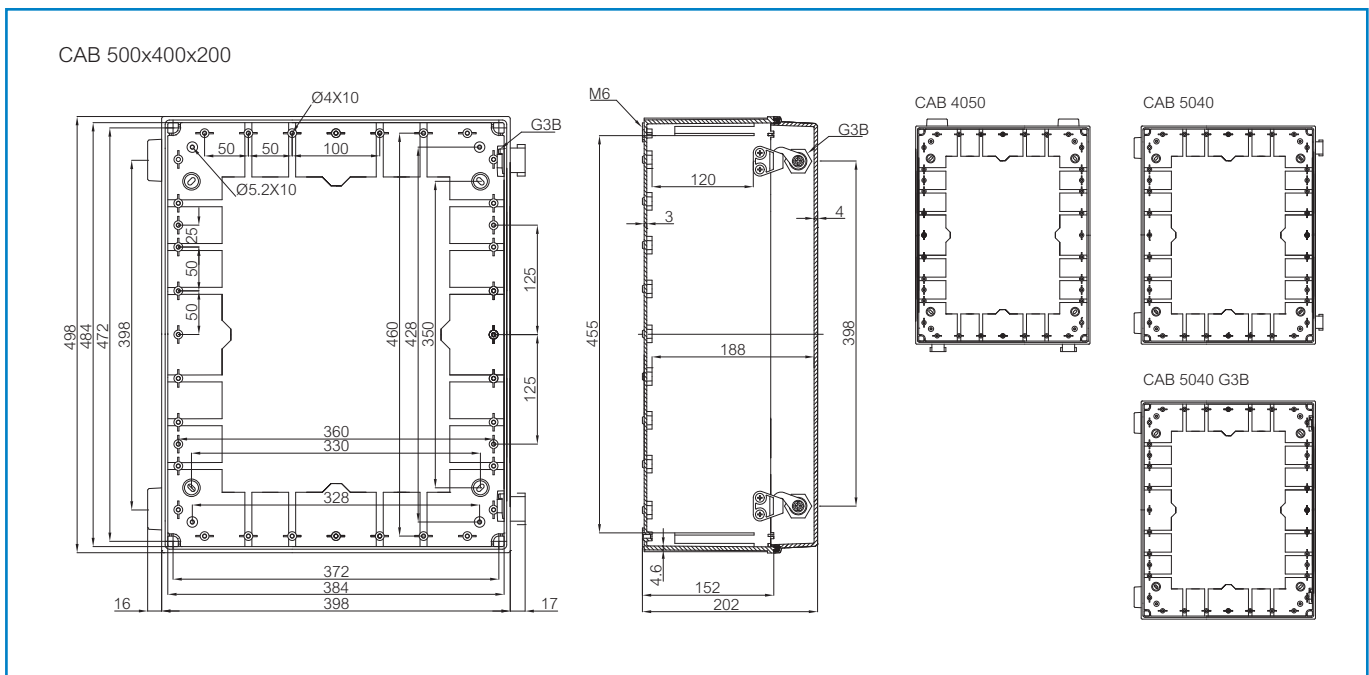

CAB CAB PC 405020 G

Order symbol: CAB PC 405020 G
Product nbr: 8113361
Description: Cabinet, PC
Remarks: Latches on the short side

EAN: 6418074020345
EI. number:
 Finland: 3424122
 Electric No. 8212020443
 Denmark:
 Electric No. Italy: 7821050
 Electric No. Sweden: 2539979

Including: Cabinet base, door with PUR gasket, latches, screws for mounting plate/DIN-rail and corner plugs.

Sample photo

Dimensions:			Accessories:	
Length	Width	Height		
mm:	500	400	EKIV 37	DIN-35 Mounting rail
inch:	19.7	15.7	DS35370E1	DIN-35 Mounting rail
			EKIV 47	DIN-35 Mounting rail
			DS35470E1	DIN-35 Mounting rail
			FP A 54	Swing-out door/Front plate
			MB 12225 AL	Swing door set
			FP 54	Front plate
			FP 18X2-54	Front plate
			DRF 54	DIN rail frame set
Materials:			Rating:	
Material:	Polycarbonate		Ingress Protection (EN 60529): IP65	
Base colour:	RAL 7035 -light grey		Impact Resistance (EN 62262): IK08	
Cover colour:	RAL 7035 -light grey		Electrical insulation: Totally insulated	
Gasket material:	Polyurethane		Halogen free (DIN/VDE 0472, Part 815): 1	
			UV resistance: UL 508	
			Flammability Rating: UL 746C 5"	
			Glow Wire Test (IEC 695-2-1) °C: 960	
Temperatures:			Certificates:	
Temperature °C (short term):	-40 ... 120 °C		Germanischer Lloyd (GL)	
Temperature °C (continuous):	-40 ... 80 °C		SGS Fimko	
Temperature °F (short term):	-40 ... 250 °F		Lloyds Register of Shipping (LR)	
Temperature °F (continuous):	-40 ... 175 °F		Gost R	
Accessories:				
EKIV 54	Mounting plate			