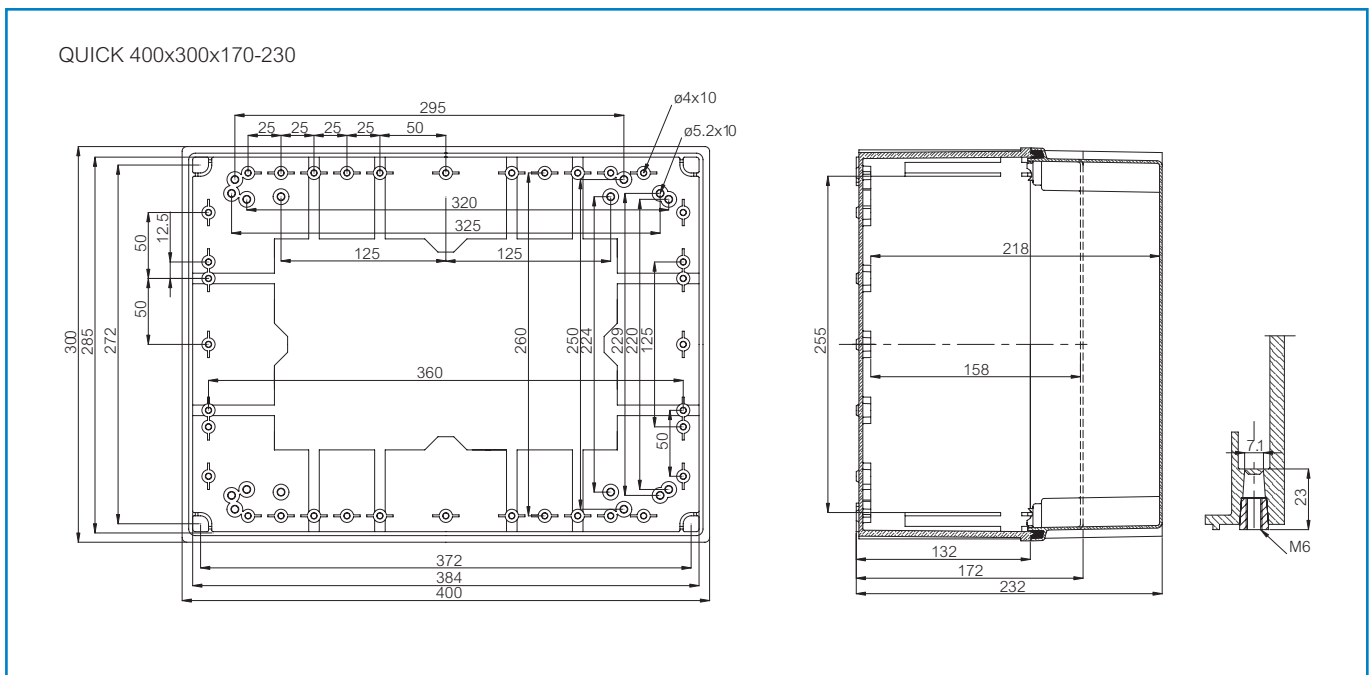

QUICK CAB PCQ 403017 G

Sample photo

Order symbol: CAB PCQ 403017 G
Product nbr: 8113358
Description: Cabinet, PC
Remarks: Grey cover

EAN: 6418074011169
EI. number:
 Finland: 3421974
 Electric No. Italy: 7681040
 Electric No. Sweden: 2539122

Including: Base with screws for mounting plate/DIN-rail, internal corner plugs, cover with PUR gasket and CS 12137 cover screws.

Dimensions:			Accessories:	
Length	Width	Height		
mm:	400	300	EKIV 27	DIN-35 Mounting rail
inch:	15.7	11.8	EKIV 37	DIN-35 Mounting rail
			FP A 43	Swing-out door/Front plate
			MB 12225 AL	Swing door set
			FP 12x2-43	Front plate
			FP 12x3-43	Front plate
			DRF 43/44	DIN rail frame set
			PAT 12040	Hinge set
Materials:			Rating:	
Material:	Polycarbonate		Ingress Protection (EN 60529): IP66/IP67	
Base colour:	RAL 7035 -light grey		Impact Resistance (EN 62262): IK08	
Cover screws material:	Polyamide		Electrical insulation: Totally insulated	
Cover colour:	RAL 7035 -light grey		Halogen free (DIN/VDE 0472, Part 815): 1	
Cover screws colour:	RAL 5023		UV resistance: UL 508	
Gasket material:	Polyurethane		Flammability Rating: UL 746C 5"	
			Glow Wire Test (IEC 695-2-1) °C: 960	
			NEMA Class: NEMA 1, 4, 4X, 12, 13	
Temperatures:			Certificates:	
Temperature °C (short term):	-40 ... 120 °C		Germanischer Lloyd (GL)	
Temperature °C (continuous):	-40 ... 80 °C		SGS Fimko	
Temperature °F (short term):	-40 ... 250 °F		Lloyds Register of Shipping (LR)	
Temperature °F (continuous):	-40 ... 175 °F		Gost R	
Accessories:				
EKIV 43	Mounting plate			