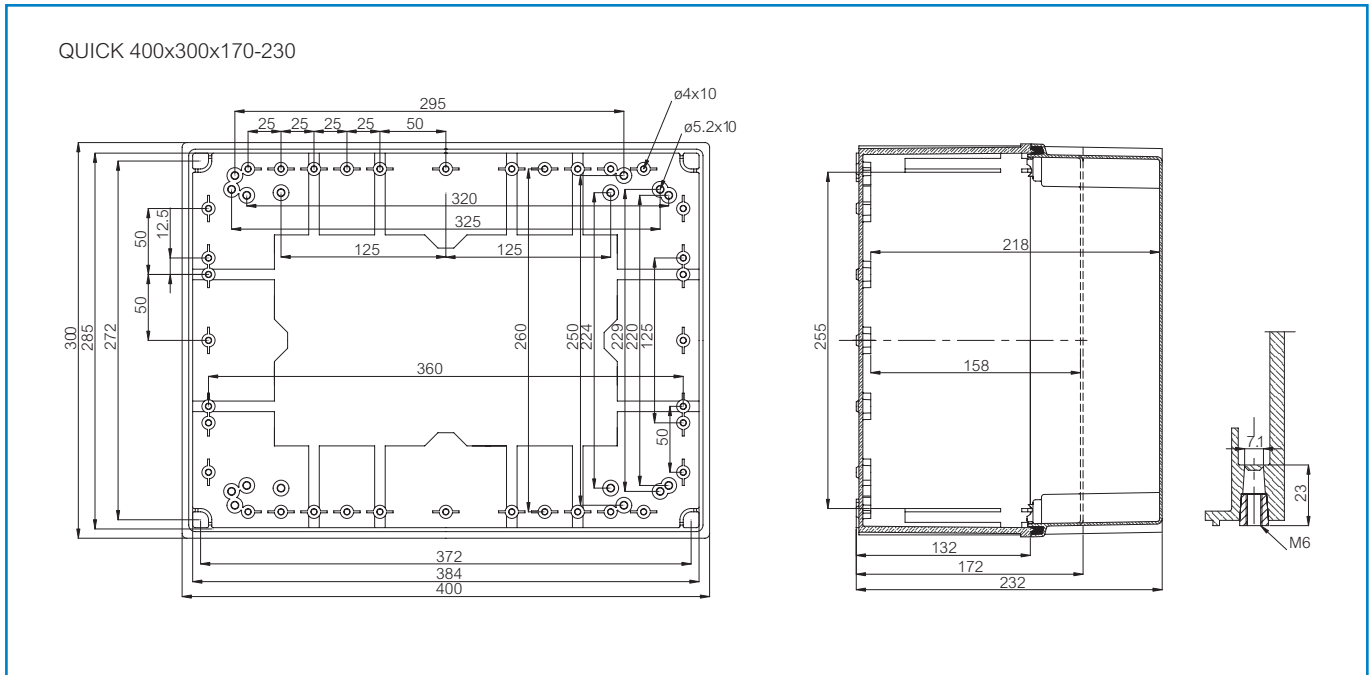

QUICK CAB PCQ 403023 G

Sample photo

Order symbol: CAB PCQ 403023 G
Product nbr: 8113458
Description: Cabinet, PC
Remarks: Grey cover

EAN: 6418074011176
EI. number:
 Finland: 3421978
 Electric No. Italy: 7681045
 Electric No. Sweden: 2539130

Including: Base with screws for mounting plate/DIN-rail, internal corner plugs, cover with PUR gasket and CS 12137 cover screws.

Dimensions:				Accessories:	
	Length	Width	Height		
mm:	400	300	230	EKIV 27	DIN-35 Mounting rail
inch:	15.7	11.8	9.1	EKIV 37	DIN-35 Mounting rail
Materials:				FP A 43	Swing-out door/Front plate
Material:	Polycarbonate			MB 12225 AL	Swing door set
Base colour:	RAL 7035 -light grey			FP 12x2-43	Front plate
Cover screws material:	Polyamide			FP 12x3-43	Front plate
Cover colour:	RAL 7035 -light grey			DRF 43/44	DIN rail frame set
Cover screws colour:	RAL 5023			PAT 12040	Hinge set
Gasket material:	Polyurethane			Rating:	
Temperatures:				Ingress Protection (EN 60529): IP66/IP67	
Temperature °C (short term):	-40 ... 120 °C			Impact Resistance (EN 62262): IK08	
Temperature °C (continuous):	-40 ... 80 °C			Electrical insulation: Totally insulated	
Temperature °F (short term):	-40 ... 250 °F			Halogen free (DIN/VDE 0472, Part 815): 1	
Temperature °F (continuous):	-40 ... 175 °F			UV resistance: UL 508	
Accessories:				Flammability Rating: UL 746C 5"	
EKIV 43	Mounting plate			Glow Wire Test (IEC 695-2-1) °C: 960	
				NEMA Class: NEMA 1, 4, 4X, 12, 13	
				Certificates:	
				Germanischer Lloyd (GL)	
				SGS Fimko	
				Lloyds Register of Shipping (LR)	
				Gost R	