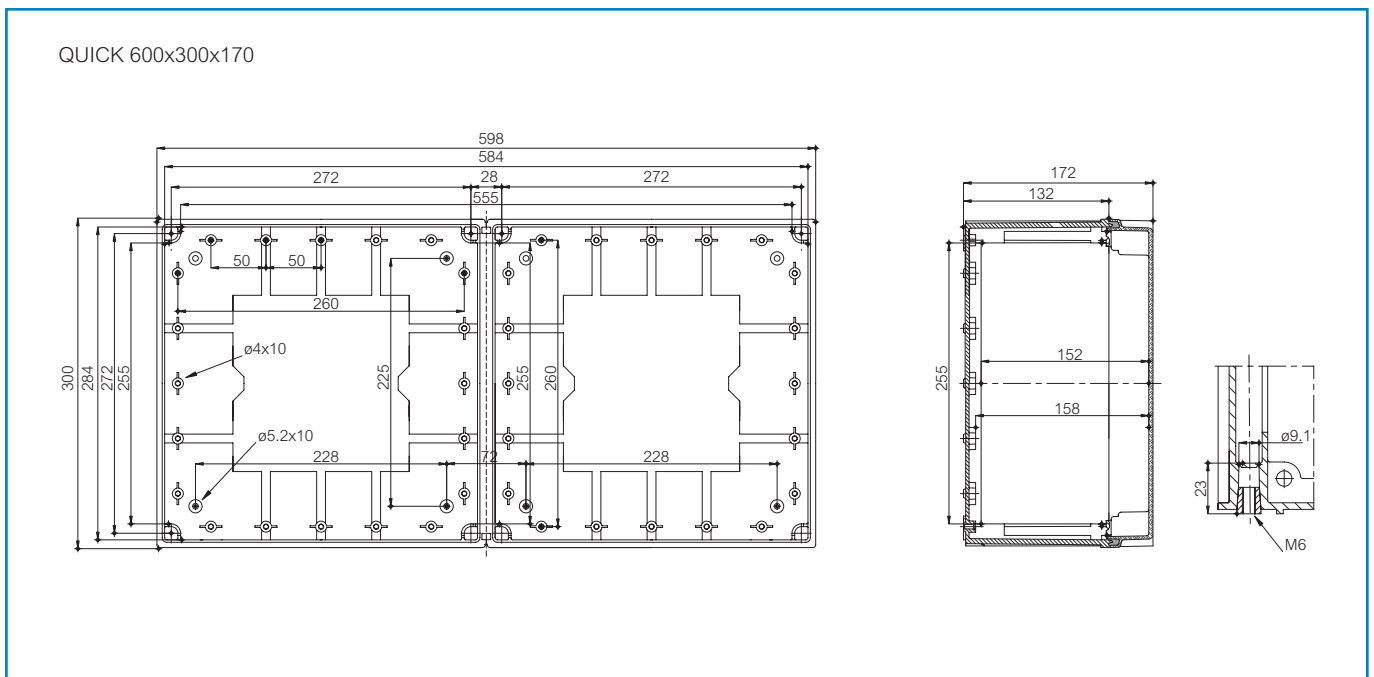

QUICK CAB PCQ 603017 G

Order symbol: CAB PCQ 603017 G
Product nbr: 8113468
Description: Cabinet, PC
Remarks: Grey cover

EAN: 6418074024633
EI. number:
Finland: 3421984
Italy: 7681055
Sweden: 2539140
Norway:

Including: Base with screws for mounting plate/DIN-rail, internal corner plugs, cover with PUR gasket and CS 12137 cover screws.

Dimensions:	Length	Width	Height	Rating:
mm:	600	300	170	Ingress Protection (EN 60529): IP 66/67
inch:	23.6	11.8	6.7	Impact Resistance (EN 62262): IK 08

Materials:		Rating: Electrical insulation: Totally insulated Halogen free (DIN/VDE 0472, Part 815): Yes UV resistance: UL 508 Flammability Rating (UL 746 C 5): UL 746C 5V Glow Wire Test (IEC 695-2-1) °C: 960 NEMA Class: NEMA 1, 4, 4X, 12, 13
Material:	Polycarbonate	
Base colour:	RAL 7035	
Cover colour:	RAL 7035	
Cover screws material:	Polyamide	
Cover screws colour:	RAL 5023	
Gasket material:	Polyurethane	

Temperatures:		Certificates: Germanischer Lloyd (GL) SGS Fimko Lloyds Register of Shipping (LR) Europe EN 62208: 2003 Gost R
Short term:	-40 ... 120 °C	
Continuous:	-40 ... 80 °C	
Short term:	-40 ... 250 °F	
Continuous:	-40 ... 175 °F	

Accessories:	
EKIV 63	Mounting plate
FA 12053	Spacer 14 mm
EKIV 33	Mounting plate
EKIV 27	DIN-35 Mounting rail
FP A 63	Swing-out door/Front plate
MB 12225 AL	Swing door set
DRF 33	DIN rail frame set
PAT 12040	Hinge set