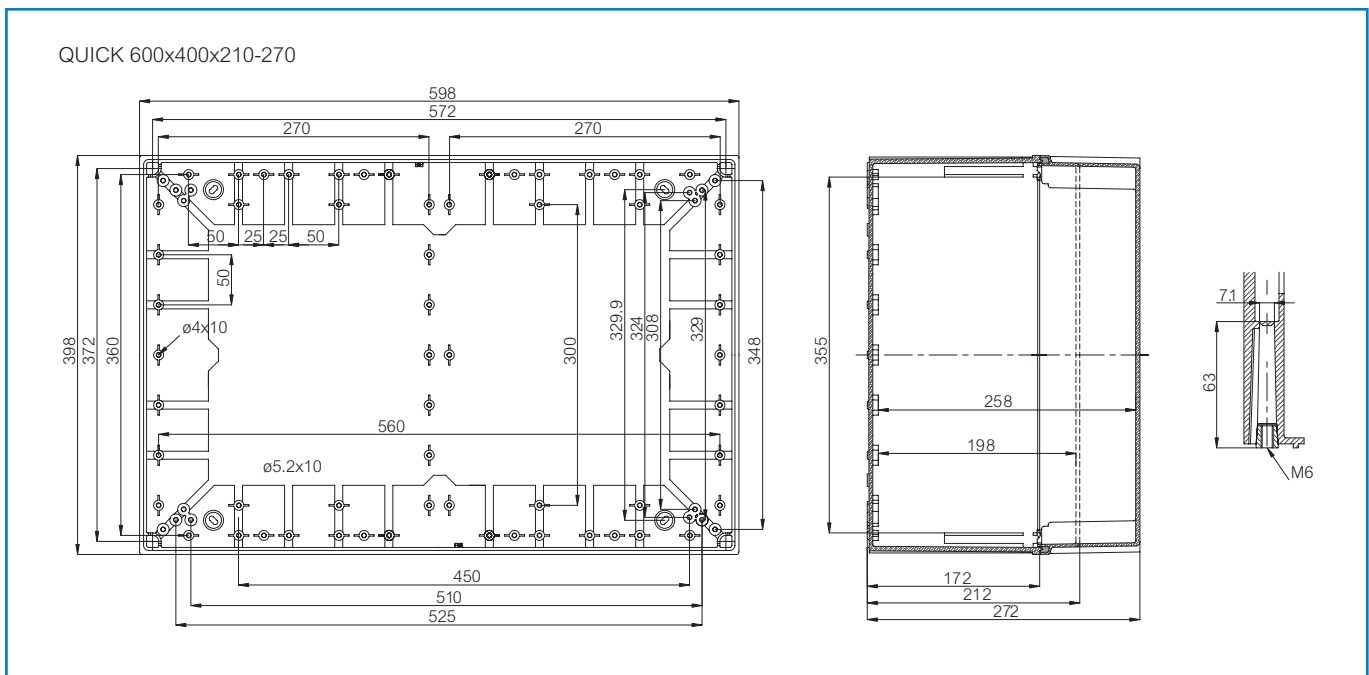

**QUICK CAB PCQ 604021 G**

Sample photo

**Order symbol:** CAB PCQ 604021 G  
**Product nbr:** 8113378  
**Description:** Cabinet, PC  
**Remarks:** Grey cover

**EAN:** 6418074011190  
**EI. number:**  
 Finland: 3421976  
 Electric No. Italy: 7681060  
 Electric No. Sweden: 2540103

Including: Base with screws for mounting plate/DIN-rail, internal corner plugs, cover with PUR gasket and CS 12137 cover screws.

Dimensions:		Length	Width	Height	Accessories:		
mm:		600	400	210	EKIV 37	DIN-35 Mounting rail	
inch:		23.6	15.7	8.3	FP A 64	Swing-out door/Front plate	
<b>Materials:</b>					MB 12225 AL	Swing door set	
<b>Material:</b>		Polycarbonate		FP 18x3-64	Front plate		
<b>Base colour:</b>		RAL 7035 -light grey		DRF 63/64	DIN rail frame set		
<b>Cover screws material:</b>		Polyamide		PAT 12040	Hinge set		
<b>Cover colour:</b>		RAL 7035 -light grey		<b>Rating:</b>			
<b>Cover screws colour:</b>		RAL 5023		Ingress Protection (EN 60529): IP66/IP67			
<b>Gasket material:</b>		Polyurethane		Impact Resistance (EN 62262): IK08			
<b>Temperatures:</b>					Electrical insulation: Totally insulated		
<b>Temperature °C (short term):</b>		-40 ... 120 °C		Halogen free (DIN/VDE 0472, Part 815): 1			
<b>Temperature °C (continuous):</b>		-40 ... 80 °C		UV resistance: UL 508			
<b>Temperature °F (short term):</b>		-40 ... 250 °F		Flammability Rating: UL 746C 5"			
<b>Temperature °F (continuous):</b>		-40 ... 175 °F		Glow Wire Test (IEC 695-2-1) °C: 960			
<b>Accessories:</b>					NEMA Class: NEMA 1, 4, 4X, 12, 13		
EKIV 64H		Mounting plate		<b>Certificates:</b>			
					Germanischer Lloyd (GL)		
					SGS Fimko		
					Lloyds Register of Shipping (LR)		
					Gost R		