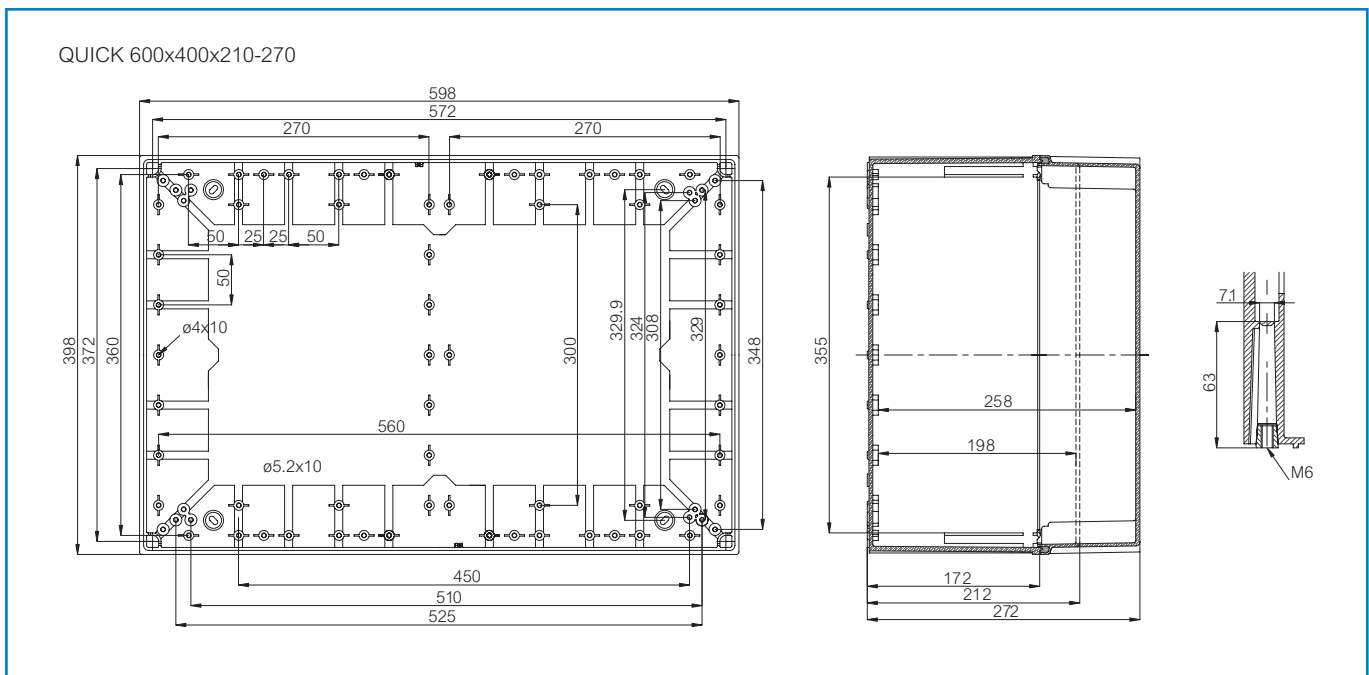

QUICK CAB PCQ 604027 T

Sample photo

Order symbol: CAB PCQ 604027 T
Product nbr: 8113178
Description: Cabinet, PC
Remarks: Smoked transparent cover

EAN: 6418074011138
EI. number:
 Finland: 3421932
 Electric No. Italy: 7682065
 Electric No. Sweden: 2540111

Including: Base with screws for mounting plate/DIN-rail, internal corner plugs, cover with PUR gasket and CS 12137 cover screws.

Dimensions:		Length	Width	Height	Accessories:		
mm:		600	400	270	EKIV 37	DIN-35 Mounting rail	
inch:		23.6	15.7	10.6	FP A 64	Swing-out door/Front plate	
Materials:					MB 12225 AL	Swing door set	
Material:		Polycarbonate		FP 18x3-64	Front plate		
Base colour:		RAL 7035 -light grey		DRF 63/64	DIN rail frame set		
Cover screws material:		Polyamide		PAT 12040	Hinge set		
Cover colour:		Smoked grey		Rating:			
Cover screws colour:		RAL 5023		Ingress Protection (EN 60529): IP66/IP67			
Gasket material:		Polyurethane		Impact Resistance (EN 62262): IK08			
Temperatures:					Electrical insulation: Totally insulated		
Temperature °C (short term):		-40 ... 120 °C		Halogen free (DIN/VDE 0472, Part 815): 1			
Temperature °C (continuous):		-40 ... 80 °C		UV resistance: UL 508			
Temperature °F (short term):		-40 ... 250 °F		Flammability Rating: UL 746C 5"			
Temperature °F (continuous):		-40 ... 175 °F		Glow Wire Test (IEC 695-2-1) °C: 960			
Accessories:					NEMA Class: NEMA 1, 4, 4X, 12, 13		
EKIV 64H		Mounting plate		Certificates:			
					Germanischer Lloyd (GL)		
					SGS Fimko		
					Lloyds Register of Shipping (LR)		
					Gost R		