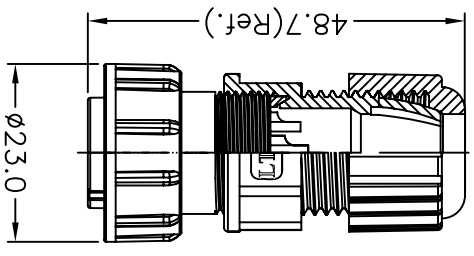

REV.	A	ECN NO.	
DESCRIPTION	Initial Release	SIGN	Kevin Wang
DATE	2011/07/26		

ITEM NO	LTWCBU-08BFEA-TL7001	DWG NO	LTWCBU-08BFEA-TL7001
CUSTOMER	安費諾亮泰企業股份有限公司		

Amphenol LTW

TITLE	Hybrid Assy., Middle, 3Key
SCALE	Free
SHEET	1 OF 1
REV.	A
SIZE	A4
QC	: Inspection Item

UNIT:mm	
TOLERANCE	±0.25 ±0.1 ±0.05 ±1
ANGLES	XXX XX X

- Note:
- * @Important Dimension.
 - * Waterproof Rate: IP67
 - * Connector: Nylon+GF, Black
 - * Pin: Copper Alloy, Gold Plated
 - * O-Ring: EPDM, Black
 - * Lock Nut: Nylon+GF, Black
 - * Gasket: Silicone, Black
 - * Clamp Ring: Nylon, Black
 - * Seal: EPDM, Black
 - * Sealing Nut: Nylon, Black
 - * Cable OD Max : ø9.6mm