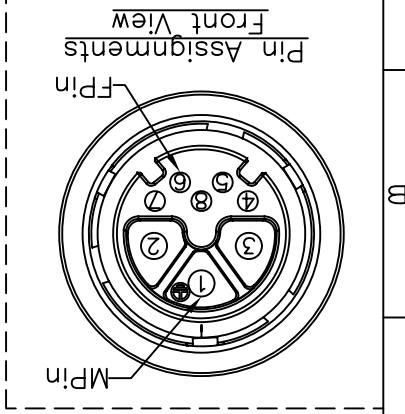

REV.	A	ECN NO.	
DESCRIPTION	Initial Release	SIGN	Kevin Wang
DATE	2011/07/26		

ITEM NO	LTWCBU-08BFEA-TL7001	DWG NO	LTWCBU-08BFEA-TL7001
CUSTOMER	安費諾亮泰企業股份有限公司		

Amphenol LTW

TITLE	Hybrid Assy., Middle, 3Key
SCALE	Free
SHEET	1 OF 1
REV.	A
SIZE	A4
QC	: Inspection Item

UNIT:mm	
TOLERANCE	±0.25 ±0.1 ±0.05 ±1
ANGLES	XXX XX X

- Note:
- * @Important Dimension.
 - * Waterproof Rate: IP67
 - * Connector: Nylon+GF, Black
 - * Pin: Copper Alloy, Gold Plated
 - * O-Ring: EPDM, Black
 - * Lock Nut: Nylon+GF, Black
 - * Gasket: Silicone, Black
 - * Clamp Ring: Nylon, Black
 - * Seal: EPDM, Black
 - * Sealing Nut: Nylon, Black
 - * Cable OD Max : ø9.6mm