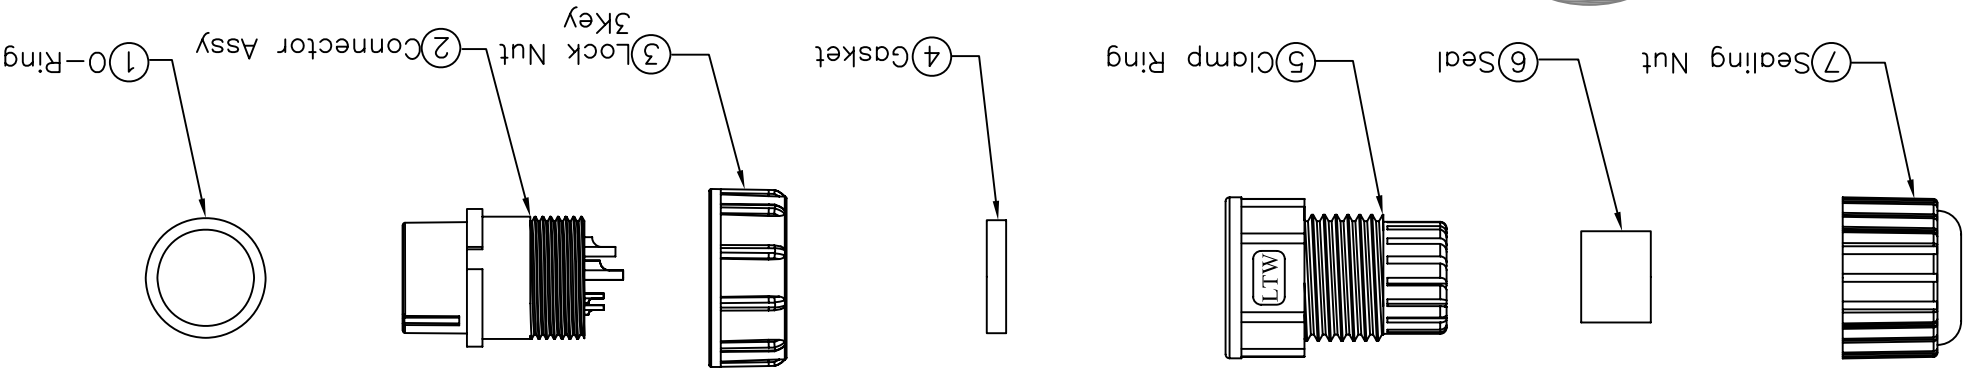

REV.	A	ECN NO.	
DESCRIPTION	Initial Release	SIGN	Kevin Wang
DATE	2011/07/26		

ITEM NO	LTWCBU-08BFEA-TL7001	DWG NO	LTWCBU-08BFEA-TL7001
CUSTOMER	安費諾亮泰企業股份有限公司		

Amphenol LTW

TITLE	Hybrid Assy., Middle, 3Key
SCALE	Free
SHEET	1 OF 1
REV.	A
SIZE	A4
QC	: Inspection Item

UNIT:mm	
TOLERANCE	±0.25 ±0.1 ±0.05 ±1
ANGLES	XXX XX X

- Note:
- * @Important Dimension.
 - * Waterproof Rate: IP67
 - * Connector: Nylon+GF, Black
 - * Pin: Copper Alloy, Gold Plated
 - * O-Ring: EPDM, Black
 - * Lock Nut: Nylon+GF, Black
 - * Gasket: Silicone, Black
 - * Clamp Ring: Nylon, Black
 - * Seal: EPDM, Black
 - * Sealing Nut: Nylon, Black
 - * Cable OD Max : ø9.6mm