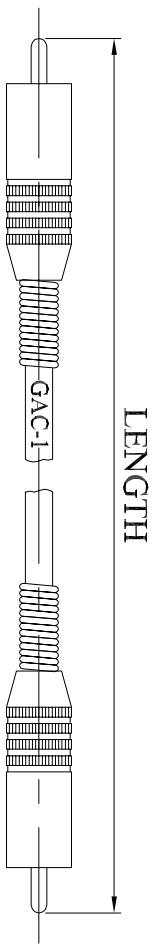

A range of phono leads designed to enhance sound quality of interconnection of all type of professional audio equipment.

Low loss Gotham GAC-1 single core audio cable with stranded copper conductor, polyethylene insulation and double lapped copper shield.

Dimensions

- CABLE JACKET PVC, Ø5.3mm
- SHIELD 1 Lapped 0.1mm stranded copper.
- SHIELD 2 Lapped 0.1mm stranded copper.
- INNER SLEEVE Conductor PVC.
- INSULATION Polyethylene 1.25mm
- CONDUCTOR 48x0.07mm stranded copper

- CONNECTOR Brass, 0.5 microns gold plated.
- CONTACT Brass, 0.5 microns gold plated.
- SHIELD Brass, black chrome plated.
- CAP Brass, black chrome plated.

CONVERTED FROM PS0365 ISS3 (02.12.93) IN JAN 2003

ALL DIMENSIONS IN MM
ANGLES IN DECIMAL DEGREES

CUSTOMER		FILTER REF		Scale:	Sheet
Aprvd Date	10/02/03	Aprvd By	MC	NTS	1 / 1
Drawn by	BFS				

X-ON Electronics

Largest Supplier of Electrical and Electronic Components