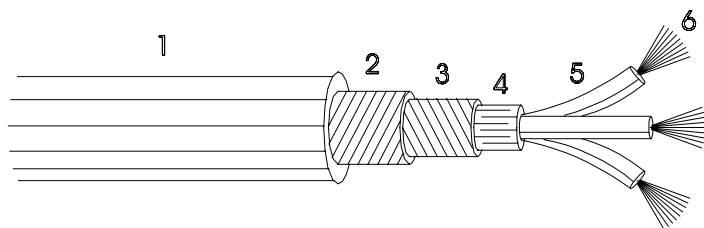

### Operational Areas

- Microphone cables on stage.
- Wiring of studios and as instrument cable.
- For a PA equipment.
- Sophisticated audio lines.
- Intercom cables.

### Dimensions

- |   |   |
|---|---|
| 1 - JACKET  | PVC, Ø4.8mm ±0.15mm,<br>Black, red, grey, blue                            |
| 2 - SHIELD NO.1   | Bare copper wire, (0.10mm)  |
| 3 - SHIELD NO.2   | Bare copper wire, (0.10mm)  |
| 4 - Viscose Fibre coating counter wrapped to the twisted triple |   |
| 5 - INSULATION (CONDUCTOR)                                      | PVC, Ø1.2mm ±0.05mm, twisted triple<br>colours are white, green and brown |
| 6 - CONDUCTOR   | Bare copper wire, 96x0.05mm (0.19mm <sup>2</sup> )                        |

### Ordering Data

Reels at	100m (5.6KG) Packed in Gotham box 300m (11.6kg) H327 spool
Weight/metre	0.035 kg
Colours	Black, Red, Grey, Blue

Deltron No	Type
440-0100	BLACK
440-0200	BLUE
440-0500	RED
440-0900	GREY