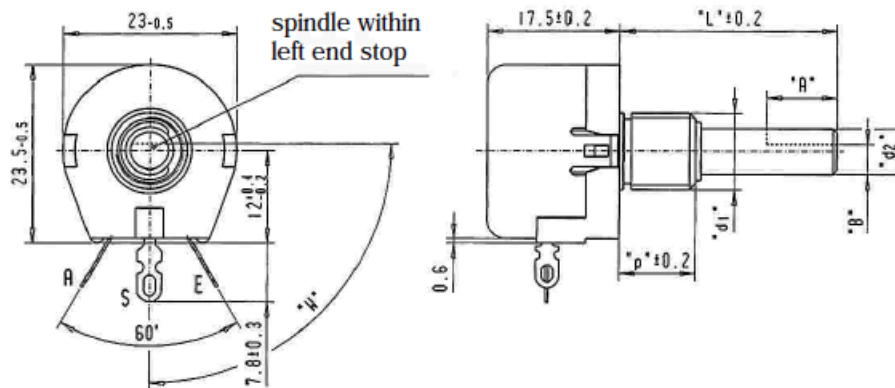

### Features:

- Encased
- Nominal width 23 mm
- Solder tag terminals
- Ordering number code: 31 096 ...

### Farnell

l (mm)	p (mm)	d <sub>2</sub> (mm)	d <sub>1</sub>
standard	10	6,35	3/8"x 10
25.4			