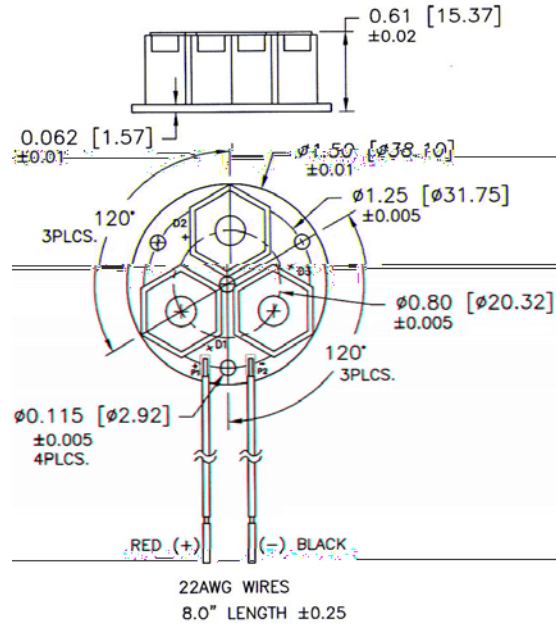

## 9 Watt LED Module

### ✿ Model-xxxx

- ✿ 1.5" (38.1mm) round compact source
- ✿ May be driven up to 1000mA
- ✿ Operating life 50,000 hours
- ✿ High efficiency optics: 6 or 25 degree beam
- ✿ Metal Clad PCB Substrate
- ✿ 8" power leads
- ✿ For Spot Lighting, Landscape Lighting, Architectural Lighting, Portable Lighting, Task Lighting and Track Lighting

## Specifications

## Photometric Data

Radiation Pattern with 6° optic (CW)

Radiation Pattern with 25° optic (CW)