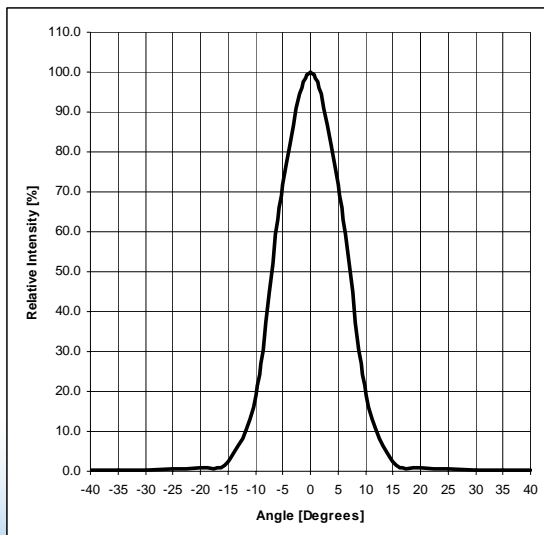

Photometric Data

Radiation Pattern with 6° optic (CW)