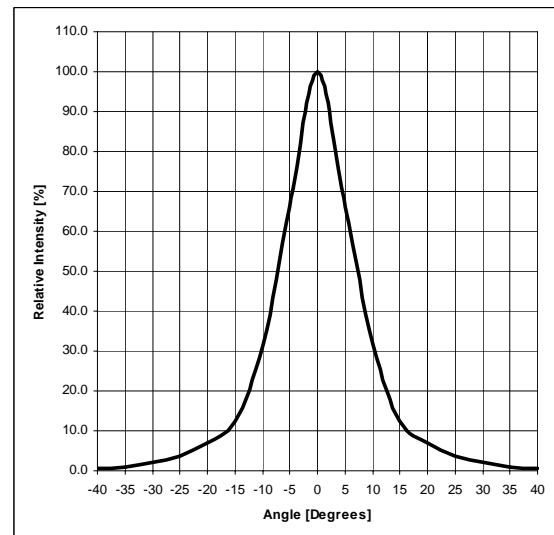

Radiation Pattern with 25° optic (CW)