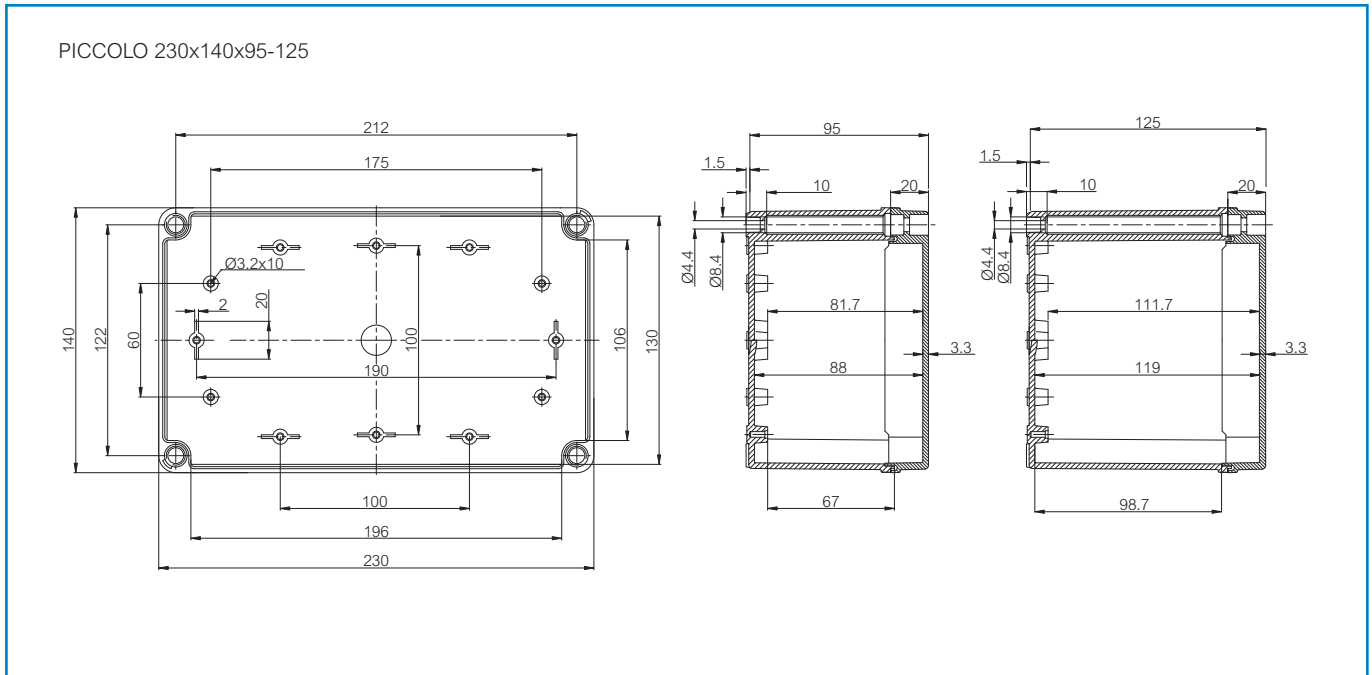

PICCOLO PC MH 125 G

Order symbol: PC MH 125 G
Product nbr: 8724319
Description: Enclosure, PC
Remarks: Grey cover

EAN: 6418074054586
EI. number:
Finland: 3423420
Electric No. Denmark: 8212001747
Electric No. Sweden: 2536831

Including: Base with screws for mounting plate, cover with PUR gasket and polyamide cover screws.

Dimensions:	Length	Width	Height	Accessories:	
mm:	230	140	125	CHM-3	DIN-35 Mounting rail
inch:	9.1	5.5	4.9	FM-3	DIN-35 Mounting rail
				FP 22046	Wall fastening lug (4 pcs)

Materials:		Rating:
Material:	Polycarbonate	Ingress Protection (EN 60529): IP66/IP67
Base colour:	RAL 7035 -light grey	Impact Resistance (EN 62262): IK08
Cover screws material:	Polyamide	Electrical insulation: Totally insulated
Cover colour:	RAL 7035 -light grey	Halogen free (DIN/VDE 0472, Part 815): 1
Cover screws colour:	Grey	UV resistance: UL 508
Gasket material:	Polyurethane	Flammability Rating: UL 746C 5"
		Glow Wire Test (IEC 695-2-1) °C: 960
		NEMA Class: NEMA 1, 4X, 6, 12, 13

Temperatures:		Certificates:
Temperature °C (short term):	-40 ... 120 °C	Germanischer Lloyd (GL)
Temperature °C (continuous):	-40 ... 80 °C	SGS Fimko
Temperature °F (short term):	-40 ... 250 °F	Gost R
Temperature °F (continuous):	-40 ... 175 °F	

Accessories:	
M-MP	Mounting plate