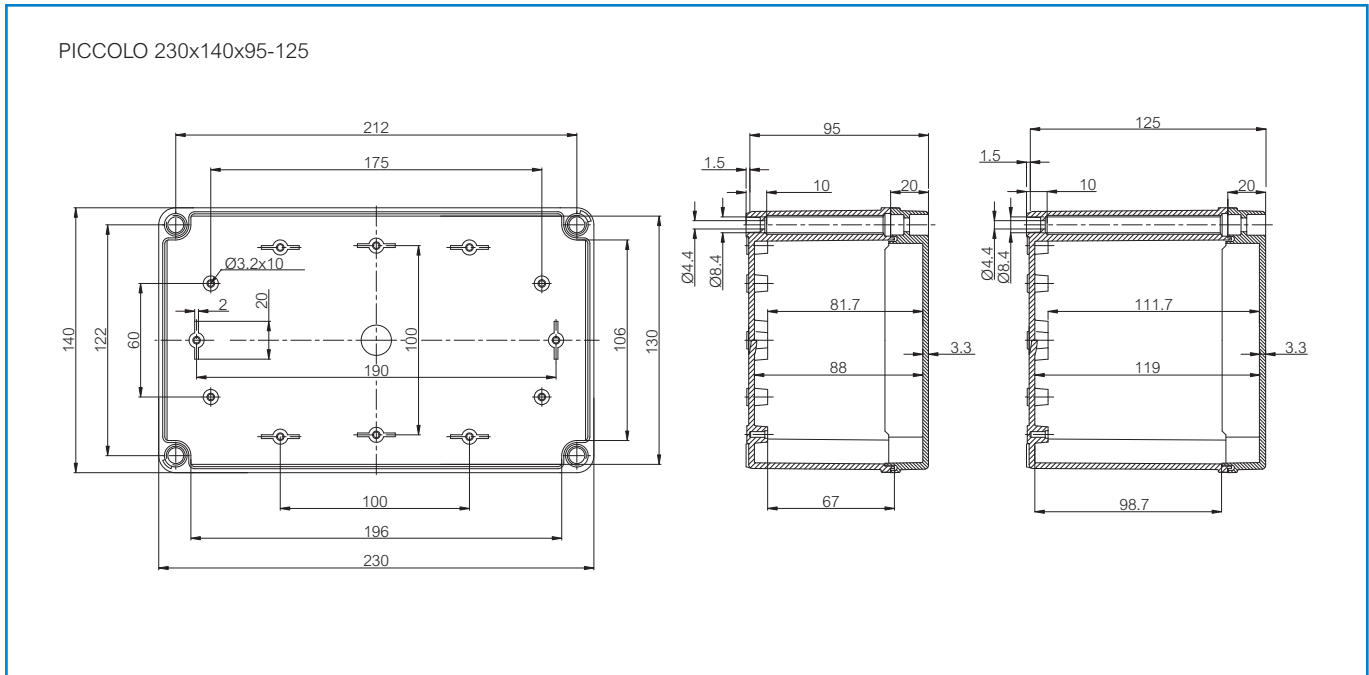

PICCOLO PC MH 125 T

Order symbol: PC MH 125 T
Product nbr: 8724019
Description: Enclosure, PC
Remarks: Transparent cover

EAN: 6418074054579
EI. number:
Finland: 3423520
Electric No. 8212001750
Denmark:
Electric No. Sweden: 2536861

Including: Base with screws for mounting plate, cover with PUR gasket and polyamide cover screws.

Dimensions:	Length	Width	Height	Accessories:	
mm:	230	140	125	CHM-3	DIN-35 Mounting rail
inch:	9.1	5.5	4.9	FM-3	DIN-35 Mounting rail
				FP 22046	Wall fastening lug (4 pcs)

Materials:		Rating:
Material:	Polycarbonate	Ingress Protection (EN 60529): IP66/IP67
Base colour:	RAL 7035 -light grey	Impact Resistance (EN 62262): IK08
Cover screws material:	Polyamide	Electrical insulation: Totally insulated
Cover colour:	Clear transparent	Halogen free (DIN/VDE 0472, Part 815): 1
Cover screws colour:	Grey	UV resistance: UL 508
Gasket material:	Polyurethane	Flammability Rating: UL 746C 5"
		Glow Wire Test (IEC 695-2-1) °C: 960
		NEMA Class: NEMA 1, 4X, 6, 12, 13

Temperatures:	
Temperature °C (short term):	-40 ... 120 °C
Temperature °C (continuous):	-40 ... 80 °C
Temperature °F (short term):	-40 ... 250 °F
Temperature °F (continuous):	-40 ... 175 °F

Accessories:	
M-MP	Mounting plate

Certificates:	
Germanischer Lloyd (GL)	
SGS Fimko	
Gost R