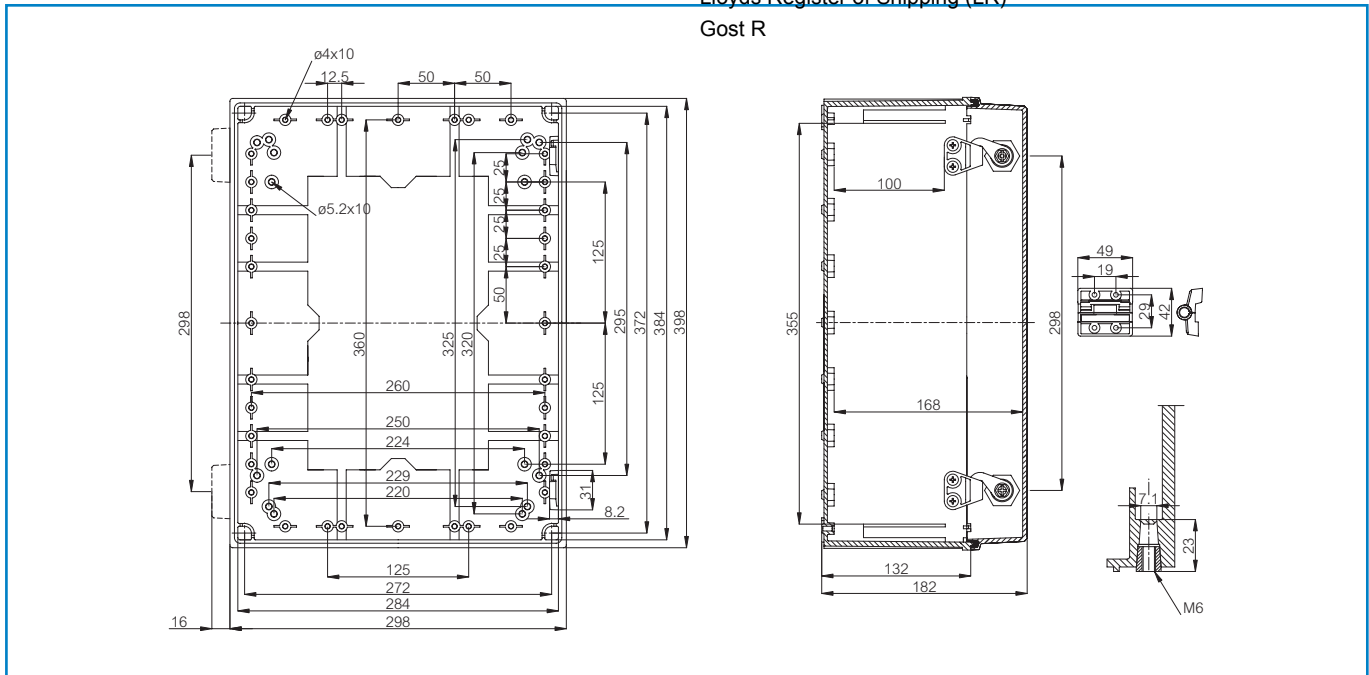

EAN: 6418074020246
EI. number:
Finland: 3424118
Electric No. 8212019247
Denmark:
Electric No. Italy: 7821045
Electric No. Sweden: 2539975

Including: Cabinet base, door with PUR gasket, 3mm double bit lock(s) with key, screws for mounting plate/DIN-rail and corner plugs.

Dimensions:	Length	Width	Height	Accessories:
mm:	400	300	180	EKIV 43 PL Mounting plate, Plastic
inch:	15.7	11.8	7.1	EKIV 27 DIN-35 Mounting rail
				DS35270E1 DIN-35 Mounting rail
				EKIV 37 DIN-35 Mounting rail
				DS35370E1 DIN-35 Mounting rail
				FP A 43 Swing-out door/Front plate
				MB 12225 AL Swing door set
				FP 43 Front plate
				FP 12x2-43 Front plate
				FP 12x3-43 Front plate
				DRF 43/44 DIN rail frame set

Materials:

Material: Polycarbonate

Base colour: RAL 7035 -light grey

Cover colour: RAL 7035 -light grey

Gasket material: Polyurethane

Temperatures:

Temperature °C (short term): -40 ... 120 °C

Temperature °C (continuous): -40 ... 80 °C

Temperature °F (short term): -40 ... 250 °F

Temperature °F (continuous): -40 ... 175 °F

Accessories:

EKIV 43 Mounting plate

Rating:

Ingress Protection (EN 60529): IP65
Impact Resistance (EN 62262): IK08
Electrical insulation: Totally insulated
Halogen free (DIN/VDE 0472, Part 815): 1
UV resistance: UL 508
Flammability Rating: UL 746C 5"
Glow Wire Test (IEC 695-2-1) °C: 960

Certificates:

Germanischer Lloyd (GL)
SGS Fimko
Lloyds Register of Shipping (LR)
Gost R