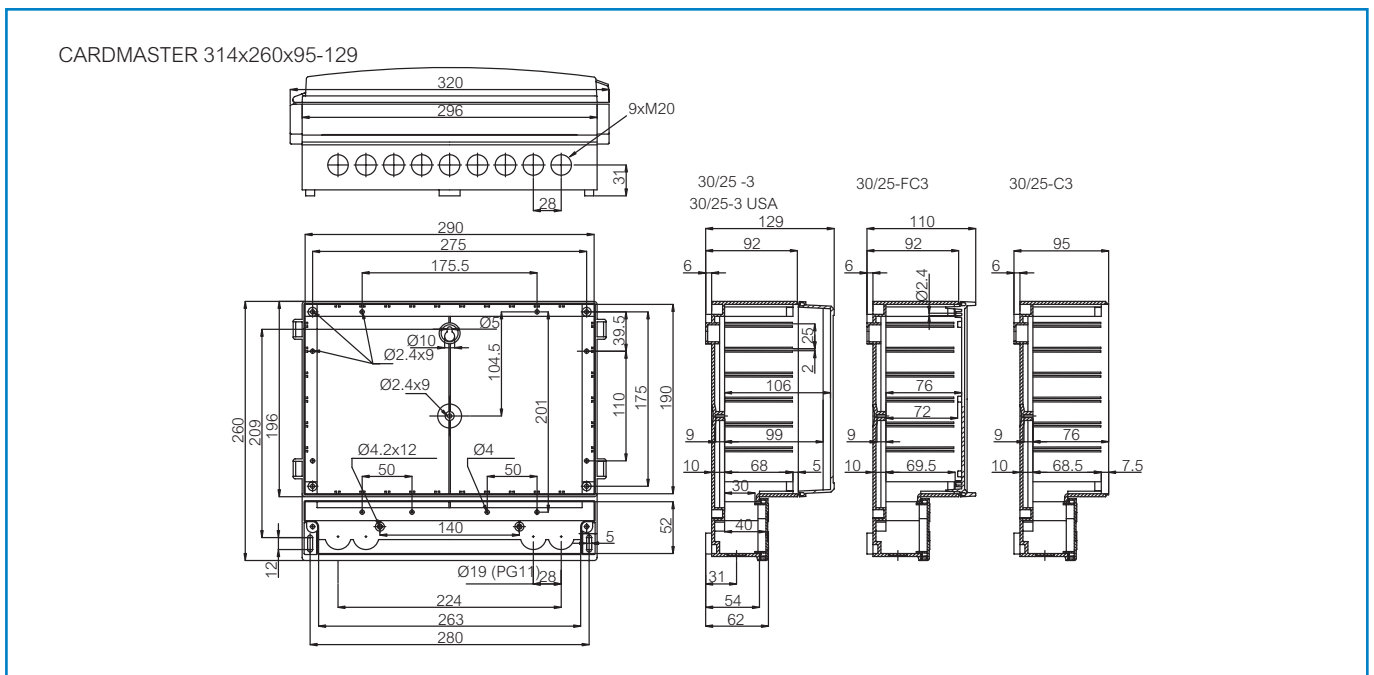

CARDMASTER PC 30/25-3

Order symbol: PC 30/25-3
Product nbr: 7525019
Description: Enclosure, PC
Remarks: Smoked transparent hinged cover

EAN: 6418074056740
EI. number:
 Finland: 3438233
 Electric No. 8212016677
 Denmark:
 Electric No. Sweden: 2537308

Including: Base, terminal compartment cover with EPDM gasket and screws for mounting plate/DIN-rail. -3 and -L3 versions: Transparent cover with PUR gasket, hinges, locking devices; FC version: Closed PC frame front plate with PUR gasket and cover screws.

Sample photo

Dimensions:				Accessories:	
	Length	Width	Height		
mm:	320	260	129	FP 30/25	Front plate (aluminium)
inch:	12.6	10.2	5.1	FC PC 30/25	Frame of PC front plate
Materials:				Rating:	
Material:	Polycarbonate			Ingress Protection (EN 60529): IP65	
Base colour:	RAL 7035 -light grey			Impact Resistance (EN 62262): IK07/IK08	
Cover colour:	Smoked grey			Electrical insulation: Totally insulated	
Gasket material:	EPDM & PUR			Halogen free (DIN/VDE 0472, Part 815): 1	
Temperatures:				UV resistance: UL 508	
Temperature °C (short term):	-40 ... 120 °C			Flammability Rating: UL 746C 5"	
Temperature °C (continuous):	-40 ... 80 °C			Glow Wire Test (IEC 695-2-1) °C: 960	
Temperature °F (short term):	-40 ... 250 °F			NEMA Class: NEMA 1, 3, 3R, 12, 13	
Temperature °F (continuous):	-40 ... 175 °F			Certificates:	
Accessories:				SGS Fimko	
MP 30/25	Mounting plate			Gost R	