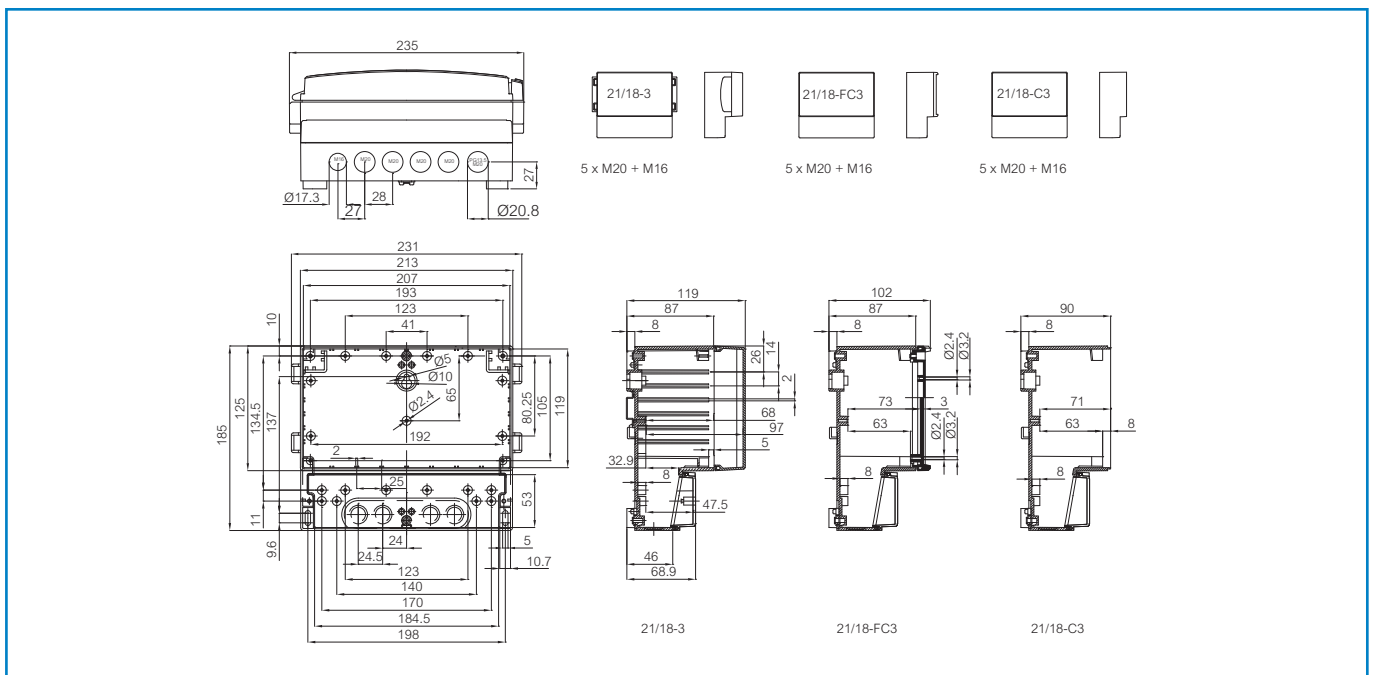

CARDMASTER ABS 21/18-3

Order symbol: ABS 21/18-3
Product nbr: 7585154
Description: Enclosure, ABS
Remarks: Smoked transparent hinged cover

EAN: 6418074056788
EI. number:
 Finland: 3438243
 Electric No. 8212016761
 Denmark:
 Electric No. Sweden: 7585154

Including: Base, terminal compartment cover with PUR gasket and screws for mounting plate/DIN-rail. -3 and -L3 versions: Transparent cover with PUR gasket, hinges, locking devices; FC version: Closed PC frame front plate with PUR gasket and cover screws.

Sample photo

Dimensions:		Length	Width	Height	Accessories:	
mm:		235	185	119	FP 21/18	Front plate (aluminium)
inch:		9.3	7.3	4.7	FC PC 21/18	Frame of PC front plate
Materials:				Rating:		
Material:	ABS			Ingress Protection (EN 60529): IP65		
Base colour:	RAL 7035 -light grey			Impact Resistance (EN 62262): IK07		
Cover colour:	Smoked grey			Electrical insulation: Totally insulated		
Gasket material:	EPDM & PUR			Halogen free (DIN/VDE 0472, Part 815): 1		
Temperatures:				Flammability Rating: UL 94 HB		
Temperature °C (short term):	-40 ... 80 °C			Glow Wire Test (IEC 695-2-1) °C: 650		
Temperature °C (continuous):	-40 ... 60 °C			NEMA Class: NEMA 1, 3, 3R, 12, 13		
Temperature °F (short term):	-40 ... 175 °F			Certificates:		
Temperature °F (continuous):	-40 ... 140 °F			Gost R		
Accessories:						
MP 21/18	Mounting plate					