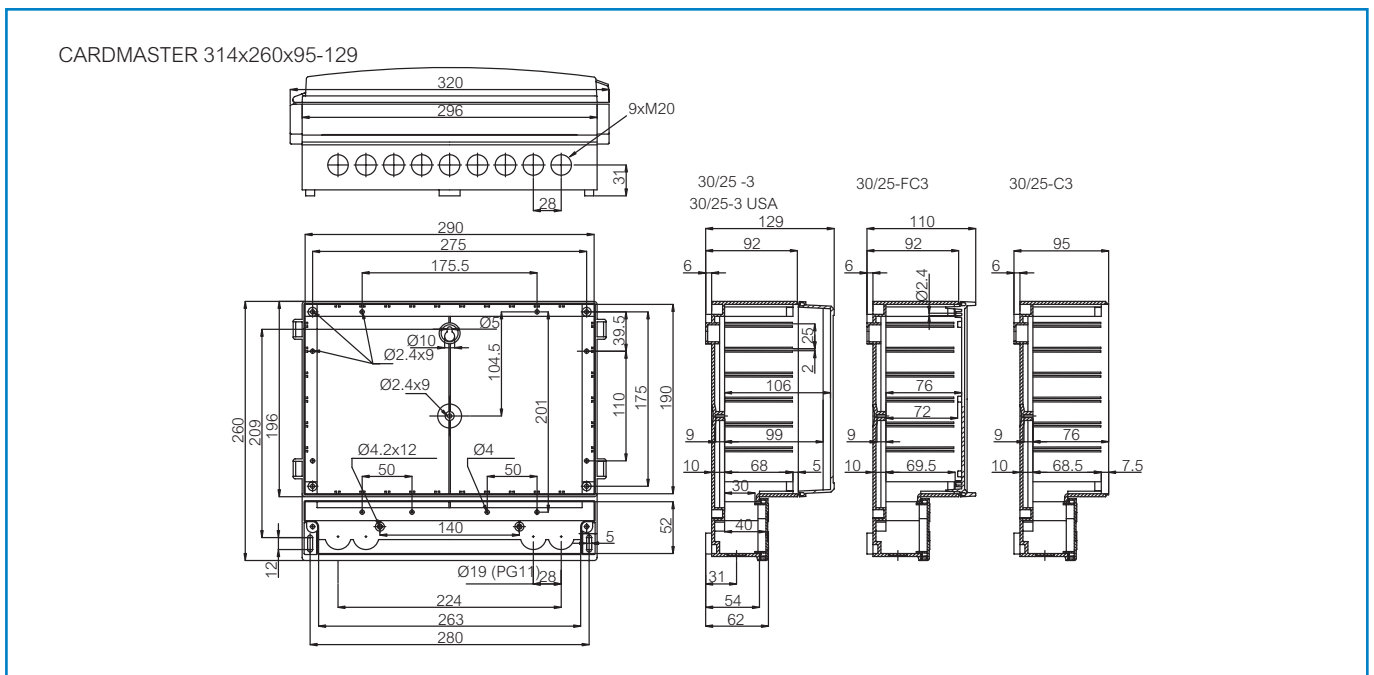

**Order symbol:** ABS 30/25-3  
**Product nbr:** 7585019  
**Description:** Enclosure, ABS  
**Remarks:** Smoked transparent hinged cover

**EAN:** 6418074056795  
**EI. number:**  
 Finland: 3438245  
 Electric No. Denmark: 8212016774  
 Electric No. Sweden: 7585019

Including: Base, terminal compartment cover with EPDM gasket and screws for mounting plate/DIN-rail. -3 and -L3 versions: Transparent cover with PUR gasket, hinges, locking devices; FC version: Closed PC frame front plate with PUR gasket and cover screws.

Sample photo

Dimensions:	Length	Width	Height	Accessories:	
mm:	320	260	129	FP 30/25	Front plate (aluminium)
inch:	12.6	10.2	5.1	FC PC 30/25	Frame of PC front plate
Materials:				Rating:	
<b>Material:</b>	ABS			Ingress Protection (EN 60529): IP65	
<b>Base colour:</b>	RAL 7035 -light grey			Impact Resistance (EN 62262): IK07	
<b>Cover colour:</b>	Smoked grey			Electrical insulation: Totally insulated	
<b>Gasket material:</b>	EPDM & PUR			Halogen free (DIN/VDE 0472, Part 815): 1	
<b>Temperatures:</b>				Flammability Rating: UL 94 HB	
<b>Temperature °C (short term):</b>	-40 ... 80 °C			Glow Wire Test (IEC 695-2-1) °C: 650	
<b>Temperature °C (continuous):</b>	-40 ... 60 °C			NEMA Class: NEMA 1, 3, 3R, 12, 13	
<b>Temperature °F (short term):</b>	-40 ... 175 °F			<b>Certificates:</b>	
<b>Temperature °F (continuous):</b>	-40 ... 140 °F			Gost R	
Accessories:					
MP 30/25	Mounting plate				