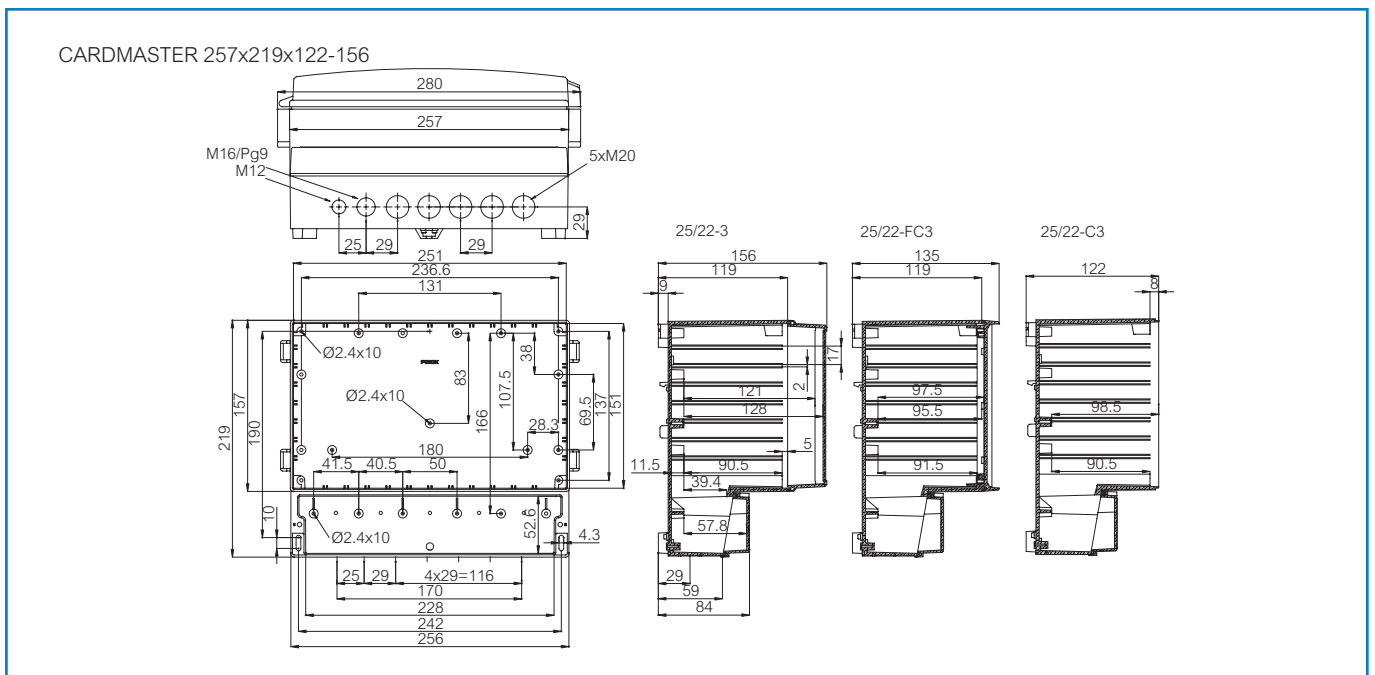

CARDMASTER PC 25/22-FC3

Order symbol: PC 25/22-FC3
Product nbr: 7520241
Description: Enclosure, PC
Remarks: Grey screw cover

EAN: 6418074059376
EI. number:
Finland: 3438227
Electric No. Sweden: 7520241

Including: Base, terminal compartment cover with EPDM gasket and screws for mounting plate/DIN-rail. -3 and -L3 versions: Transparent cover with PUR gasket, hinges, locking devices; FC version: Closed PC frame front plate with PUR gasket and cover screws.

Sample photo

Dimensions:		Length	Width	Height	Accessories:		
mm:		257	219	135	FP 25/22	Front plate (aluminium)	
inch:		10.1	8.6	5.3	FC PC 25/22	Frame of PC front plate	
Materials:						Rating:	
Material:		Polycarbonate			Ingress Protection (EN 60529): IP65		
Base colour:		RAL 7035 -light grey			Impact Resistance (EN 62262): IK07/IK08		
Gasket material:		EPDM & PUR			Electrical insulation: Totally insulated		
Temperatures:						Halogen free (DIN/VDE 0472, Part 815): 1	
Temperature °C (short term):		-40 ... 120 °C			UV resistance: UL 508		
Temperature °C (continuous):		-40 ... 80 °C			Flammability Rating: UL 746C 5"		
Temperature °F (short term):		-40 ... 250 °F			Glow Wire Test (IEC 695-2-1) °C: 960		
Temperature °F (continuous):		-40 ... 175 °F			NEMA Class: NEMA 1, 3, 3R, 4X, 12, 13		
Accessories:						Certificates:	
MP 25/22		Mounting plate			SGS Fimko		
						Gost R	