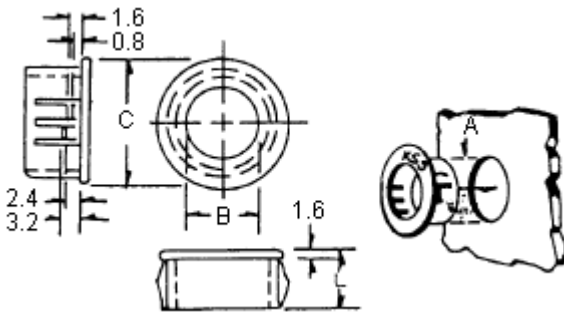

### Features:

- Material : UL approved nylon 66, 94V-2 (Black)
- KSS SNAP bushing smooth and insulate your raw-edged holes in metal chassis
- Locking into hole firmly with fingertip pressure
- Protect electrical cables, ropes, utility lines through metal holes
- Available in application for chassis thickness from 0.8 mm to 3.2 mm

Dimensions : Millimetres

### Specification Table

Mounting Hole A	B	C	L	Packing	Part Number
9.5	6.3	12	10.3	100 pcs	SB-10
13	8.2	14.5			SB-13
15.9	12.2	18.6			SB-16
18.9	14.3	21.5			SB-19
22	17.3	23.8	11.5		SB-22
25.1	19.1	28			SB-26

Dimensions : Millimetres

**Important Notice :** This data sheet and its contents (the "Information") belong to the members of the Premier Farnell group of companies (the "Group") or are licensed to it. No licence is granted for the use of it other than for information purposes in connection with the products to which it relates. No licence of any intellectual property rights is granted. The Information is subject to change without notice and replaces all data sheets previously supplied. The Information supplied is believed to be accurate but the Group assumes no responsibility for its accuracy or completeness, any error in or omission from it or for any use made of it. Users of this data sheet should check for themselves the Information and the suitability of the products for their purpose and not make any assumptions based on information included or omitted. Liability for loss or damage resulting from any reliance on the Information or use of it (including liability resulting from negligence or where the Group was aware of the possibility of such loss or damage arising) is excluded. This will not operate to limit or restrict the Group's liability for death or personal injury resulting from its negligence. Pro-POWER is the registered trademark of the Group. © Premier Farnell plc 2012.