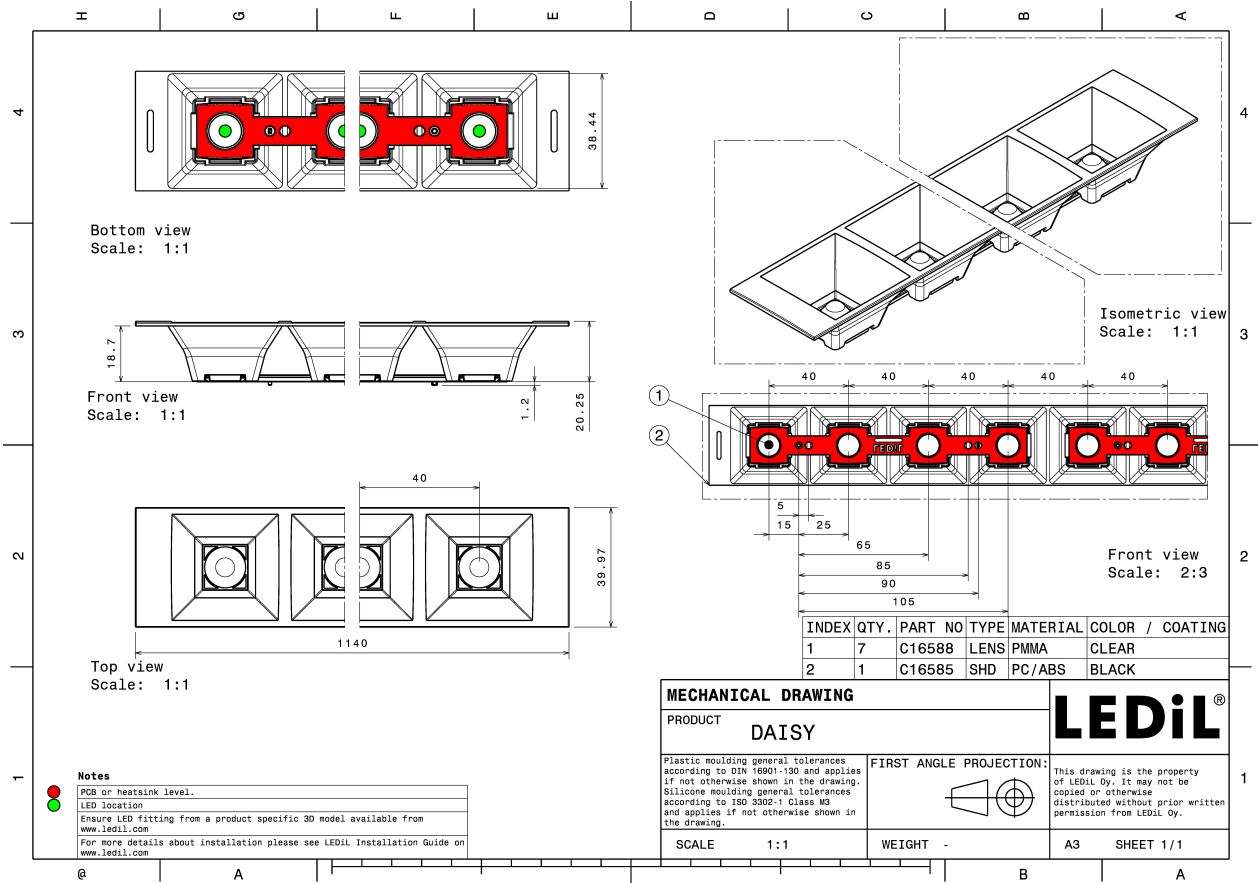

DAISSY-28X1-W

~50° beam. 28X1 variant.

TECHNICAL SPECIFICATIONS:

Dimensions	1140.0 x 40.0 mm
Height	20.2 mm
Fastening	pin, screw, clips
Colour	black
Box size	
Box weight	0 kg
Quantity in Box	48 pcs
ROHS compliant	yes ⓘ

MATERIAL SPECIFICATIONS:

Component	Type	Material	Colour
DAISSY-4X1-W	Linear lens	PMMA	clear
DAISSY-28X1-SHD	Shade	PC-ABS	black

PHOTOMETRIC DATA (MEASURED):

SAMSUNG

LED LM28xB Series

FWHM 55.0°

Efficiency 90 %

Peak intensity 1.200 cd/lm

Required components:

GENERAL INFORMATION:

NOTE: The typical beam angle will be changed by different color, chip size and chip position tolerance. The typical total beam angle is the full angle measured where the luminous intensity is half of the peak value.