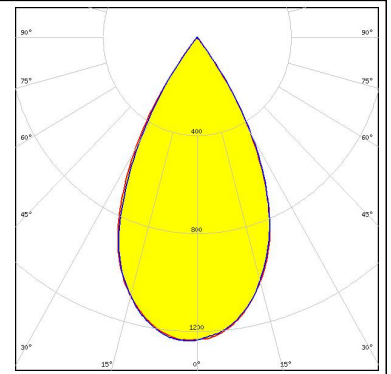

DAISSY-28X1-W

~50° beam. 28X1 variant.

TECHNICAL SPECIFICATIONS:

Dimensions	1140.0 x 40.0 mm
Height	20.2 mm
Fastening	pin, screw, clips
Colour	black
Box size	
Box weight	0 kg
Quantity in Box	48 pcs
ROHS compliant	yes ⓘ

MATERIAL SPECIFICATIONS:

Component	Type	Material	Colour
DAISSY-4X1-W	Linear lens	PMMA	clear
DAISSY-28X1-SHD	Shade	PC-ABS	black

PHOTOMETRIC DATA (MEASURED):

SAMSUNG

LED LM28xB Series

FWHM 55.0°

Efficiency 90 %

Peak intensity 1.200 cd/lm

Required components:

GENERAL INFORMATION:

NOTE: The typical beam angle will be changed by different color, chip size and chip position tolerance. The typical total beam angle is the full angle measured where the luminous intensity is half of the peak value.